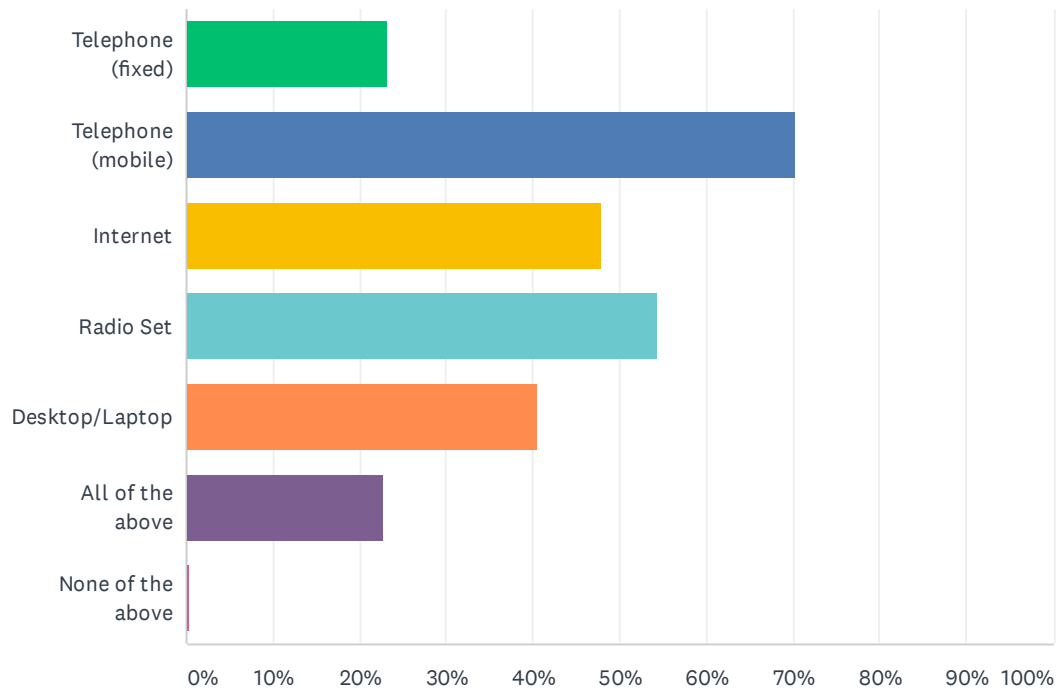

Q45 Which of the following devices do you own

Answered: 617 Skipped: 48

ANSWER CHOICES	RESPONSES	
Telephone (fixed)	23.18%	143
Telephone (mobile)	70.34%	434
Internet	47.81%	295
Radio Set	54.46%	336
Desktop/Laptop	40.68%	251
All of the above	22.85%	141
None of the above	0.32%	2
Total Respondents: 617