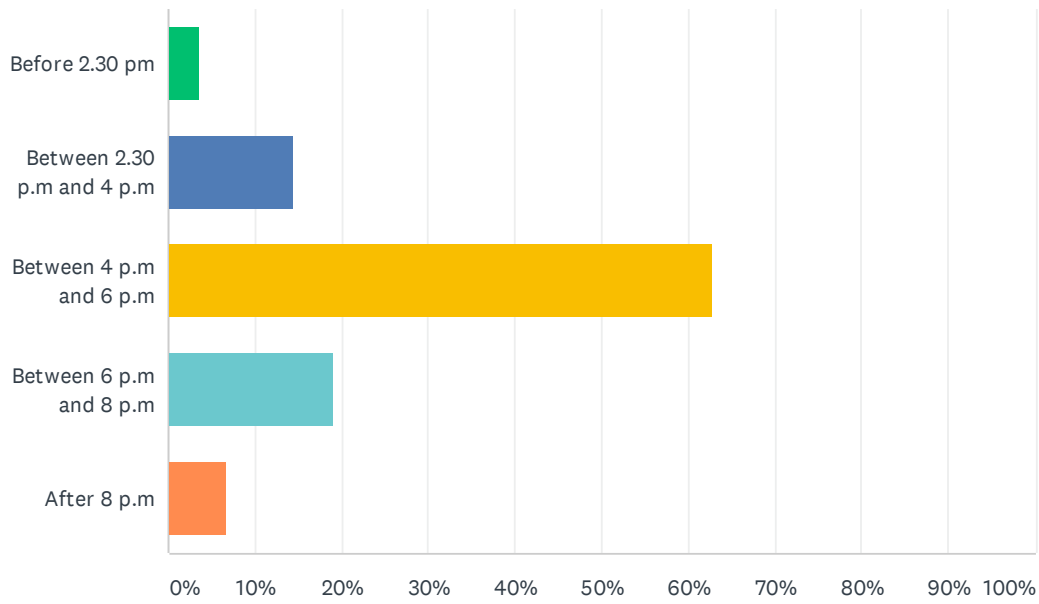

Q49 What time do you usually get home?

Answered: 534 Skipped: 131

ANSWER CHOICES	RESPONSES	
Before 2.30 pm	3.56%	19
Between 2.30 p.m and 4 p.m	14.42%	77
Between 4 p.m and 6 p.m	62.73%	335
Between 6 p.m and 8 p.m	19.10%	102
After 8 p.m	6.74%	36
Total Respondents: 534