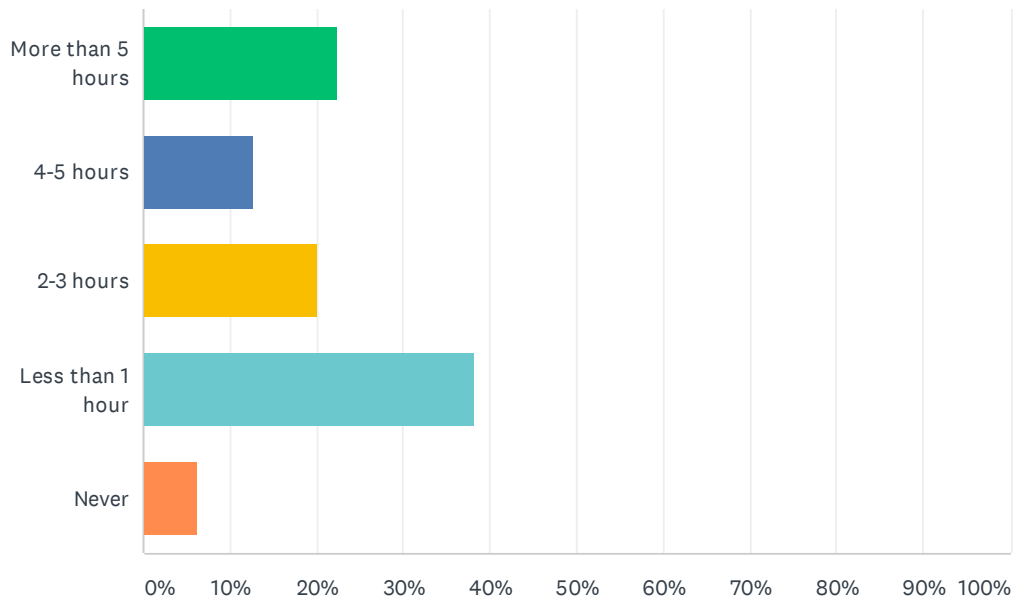

Q4 On average, in a day, I listen to Radyo Sesel for

Answered: 561 Skipped: 104

ANSWER CHOICES	RESPONSES
More than 5 hours	22.46% 126
4-5 hours	12.83% 72
2-3 hours	20.14% 113
Less than 1 hour	38.32% 215
Never	6.24% 35
TOTAL	561