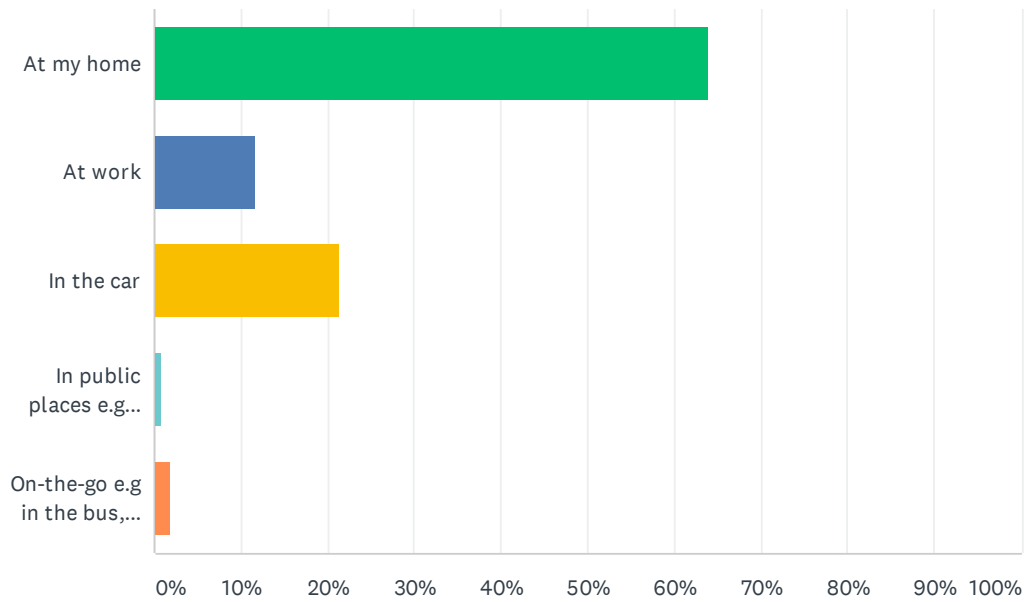

Q23 I listen to Paradise FM mostly

Answered: 569 Skipped: 96

ANSWER CHOICES	RESPONSES	
At my home	63.97%	364
At work	11.78%	67
In the car	21.44%	122
In public places e.g. restaurants and supermarkets	0.88%	5
On-the-go e.g. in the bus, while jogging etc	1.93%	11
TOTAL		569