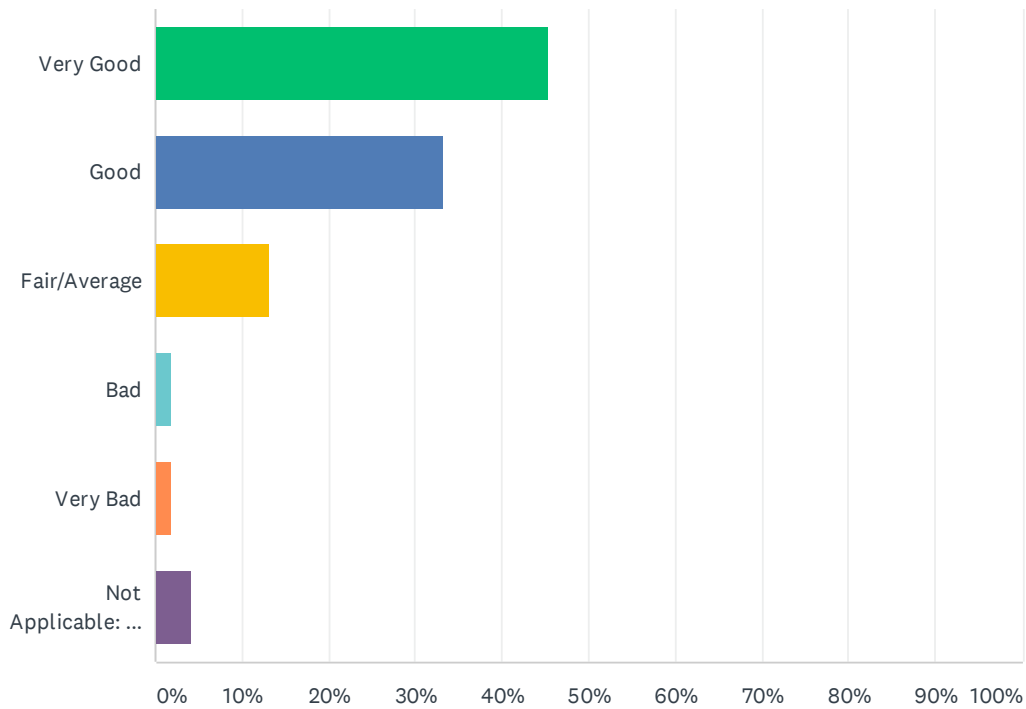

Q17 The Paradise FM reception in my home is

Answered: 609 Skipped: 56

ANSWER CHOICES	RESPONSES	
Very Good	45.32%	276
Good	33.33%	203
Fair/Average	13.14%	80
Bad	1.97%	12
Very Bad	1.97%	12
Not Applicable: I do not receive Paradise FM via a Radio Set	4.27%	26
TOTAL		609