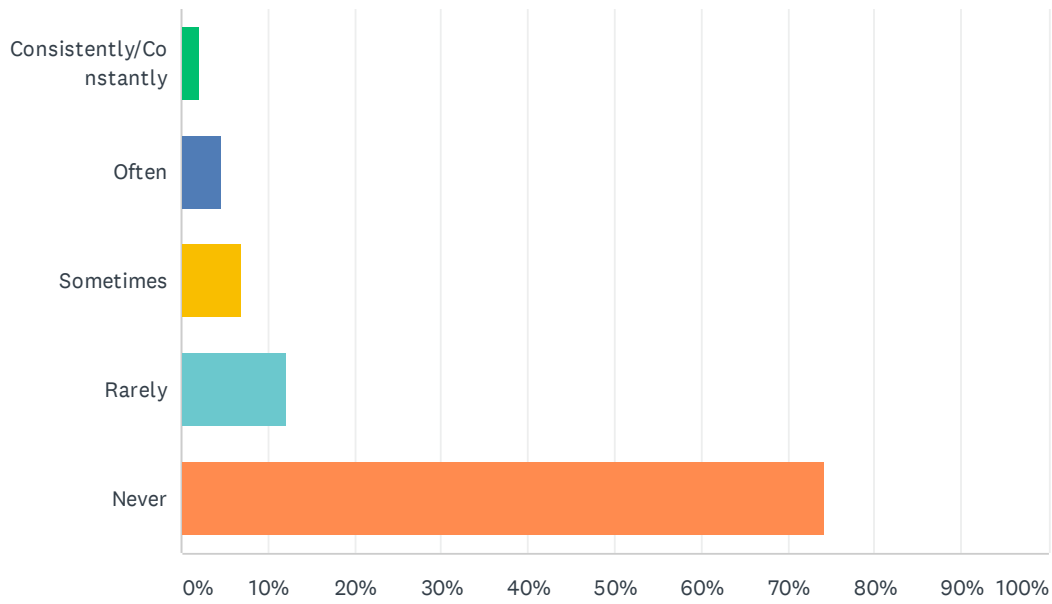

Q29 I listen to the Paradise FM on the SBC website

Answered: 572 Skipped: 93

ANSWER CHOICES	RESPONSES	
Consistently/Constantly	2.10%	12
Often	4.55%	26
Sometimes	6.82%	39
Rarely	12.24%	70
Never	74.30%	425
TOTAL		572