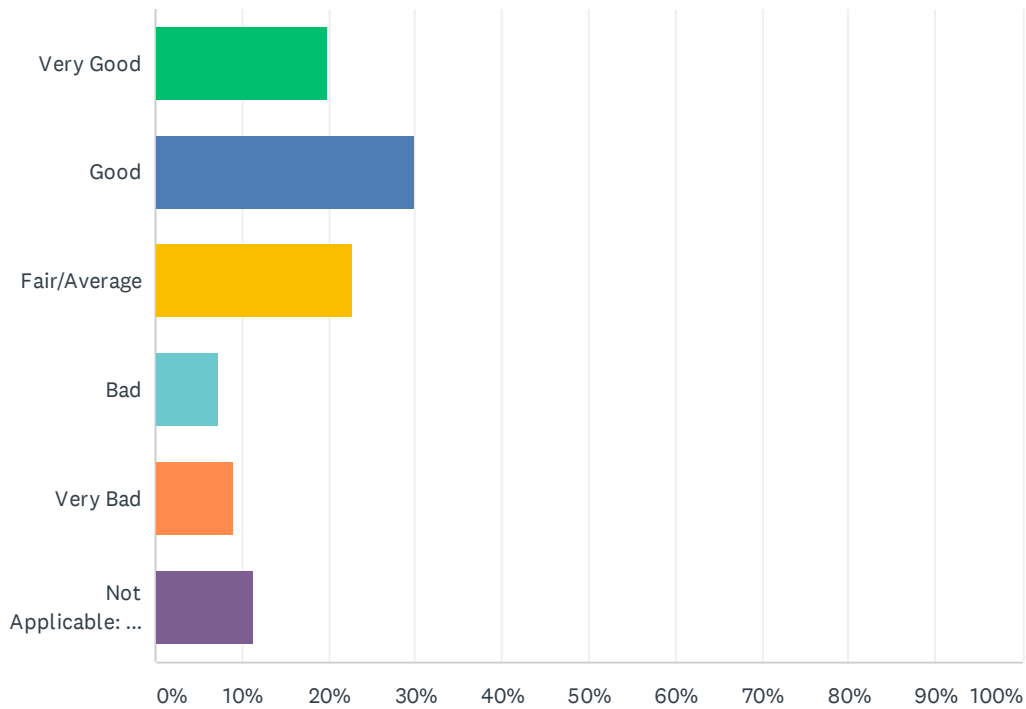

Q1 The Radyo Sesel reception in my home is

Answered: 637 Skipped: 28

ANSWER CHOICES	RESPONSES	
Very Good	19.78%	126
Good	29.83%	190
Fair/Average	22.76%	145
Bad	7.38%	47
Very Bad	8.95%	57
Not Applicable: I do not receive Radyo Sesel via a Radio Set	11.30%	72
TOTAL		637

Q2 I listen to Radyo Sesel

Answered: 619 Skipped: 46

ANSWER CHOICES	RESPONSES	
Consistently/ Constantly	17.12%	106
Often	21.32%	132
Sometimes	29.40%	182
Rarely	20.19%	125
Never	11.95%	74
TOTAL		619

Q3 I listen to Radyo Sesel mostly via