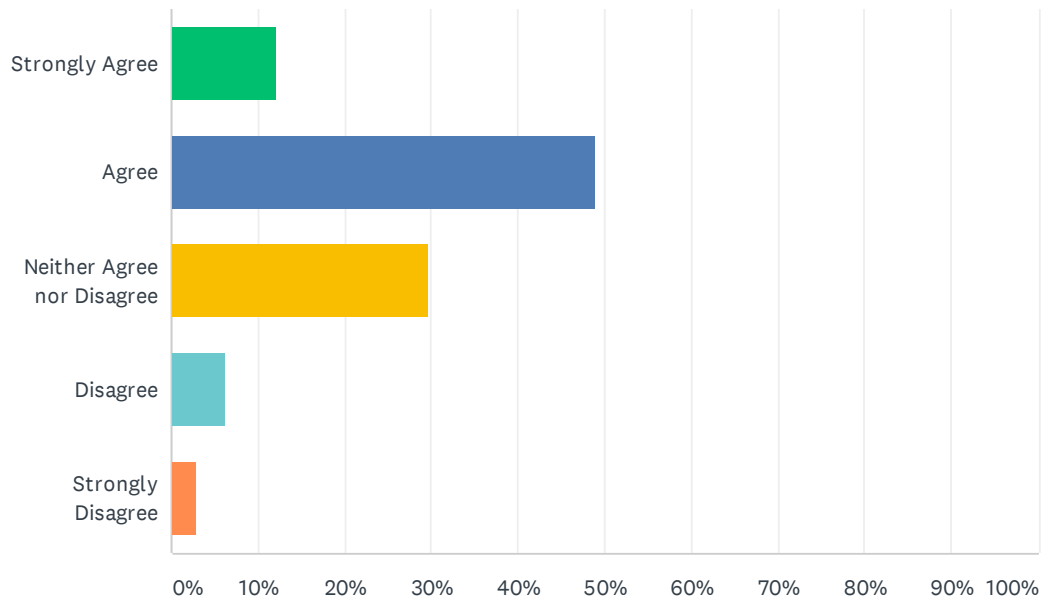

Q9 Radyo Sesel has a good balance in the genre of music that it plays

Answered: 540 Skipped: 125

ANSWER CHOICES	RESPONSES	
Strongly Agree	12.22%	66
Agree	48.89%	264
Neither Agree nor Disagree	29.63%	160
Disagree	6.30%	34
Strongly Disagree	2.96%	16
TOTAL		540