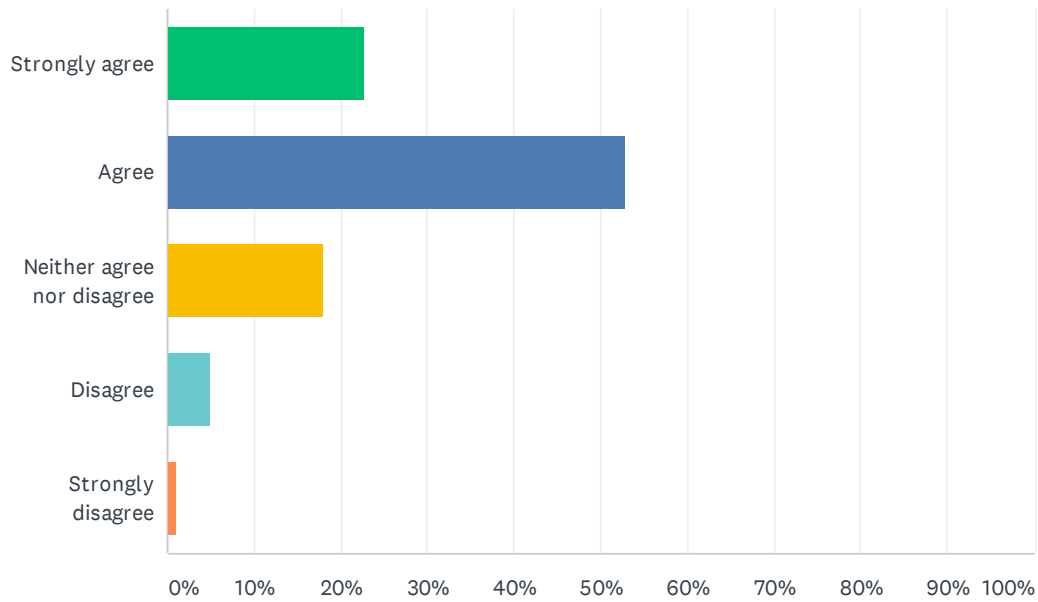

Q24 I believe Paradise FM has a good variety of local programmes

Answered: 570 Skipped: 95

ANSWER CHOICES	RESPONSES	
Strongly agree	22.81%	130
Agree	52.98%	302
Neither agree nor disagree	18.07%	103
Disagree	5.09%	29
Strongly disagree	1.05%	6
TOTAL		570