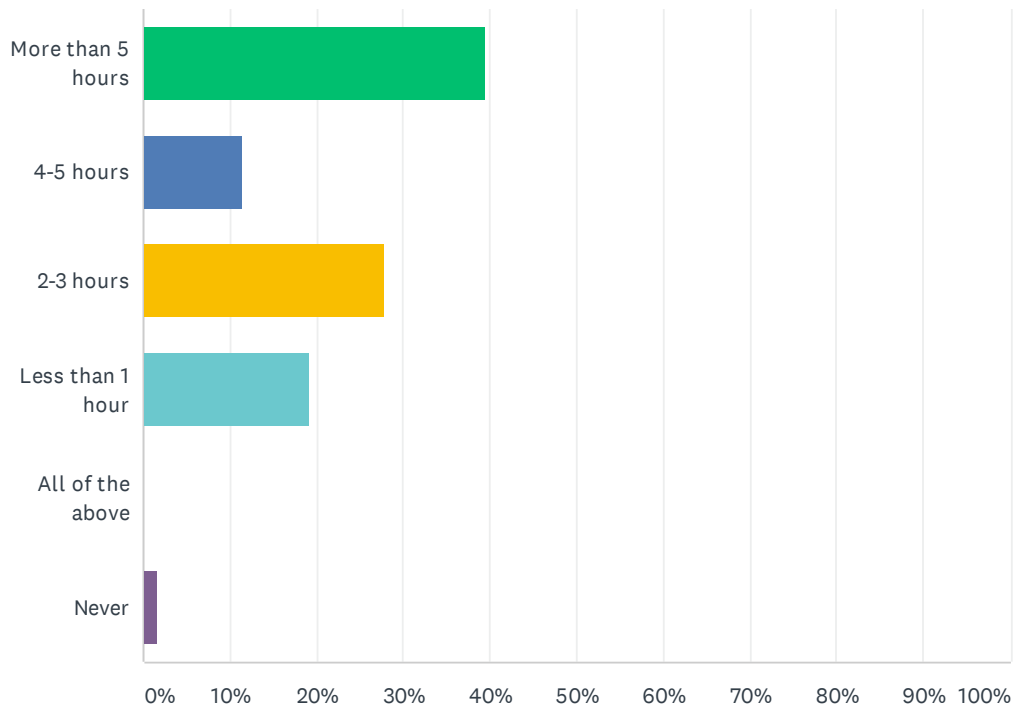

Q20 On average, in a day, I listen to Paradise FM for

Answered: 579 Skipped: 86

ANSWER CHOICES	RESPONSES	
More than 5 hours	39.55%	229
4-5 hours	11.57%	67
2-3 hours	27.81%	161
Less than 1 hour	19.34%	112
All of the above	0.00%	0
Never	1.73%	10
TOTAL		579