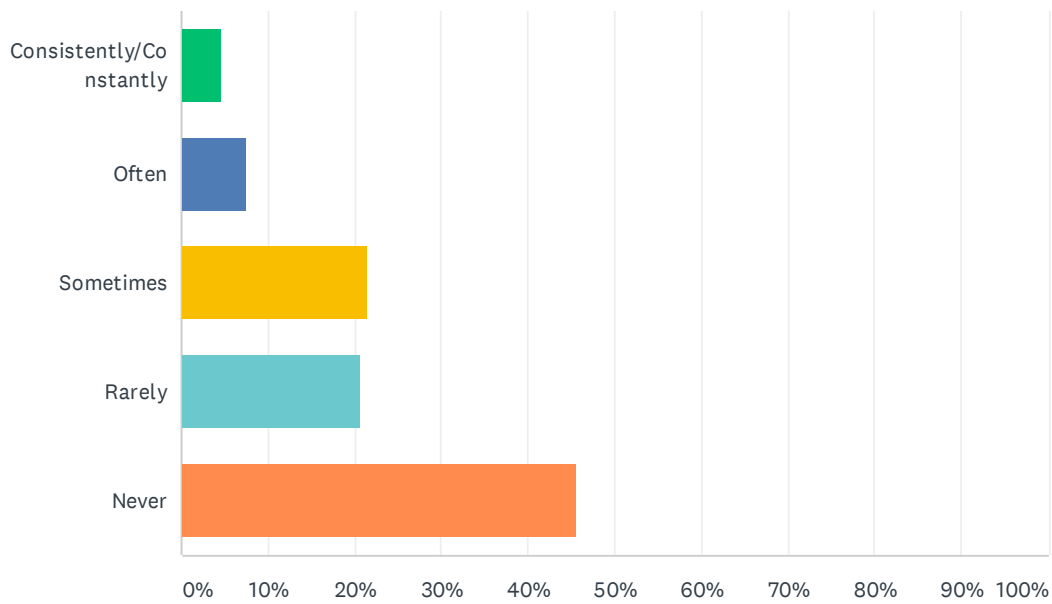

Q35 I listen to the radio news regularly

Answered: 597 Skipped: 68

ANSWER CHOICES	RESPONSES	
Strongly Agree	22.45%	134
Agree	40.70%	243
Neither Agree nor Disagree	23.12%	138
Disagree	8.54%	51
Strongly Disagree	5.19%	31
TOTAL		597

Q36 I participate in interactive programmes and games

Answered: 596 Skipped: 69

ANSWER CHOICES	RESPONSES	
Consistently/Constantly	4.53%	27
Often	7.55%	45
Sometimes	21.48%	128
Rarely	20.81%	124
Never	45.64%	272
TOTAL		596