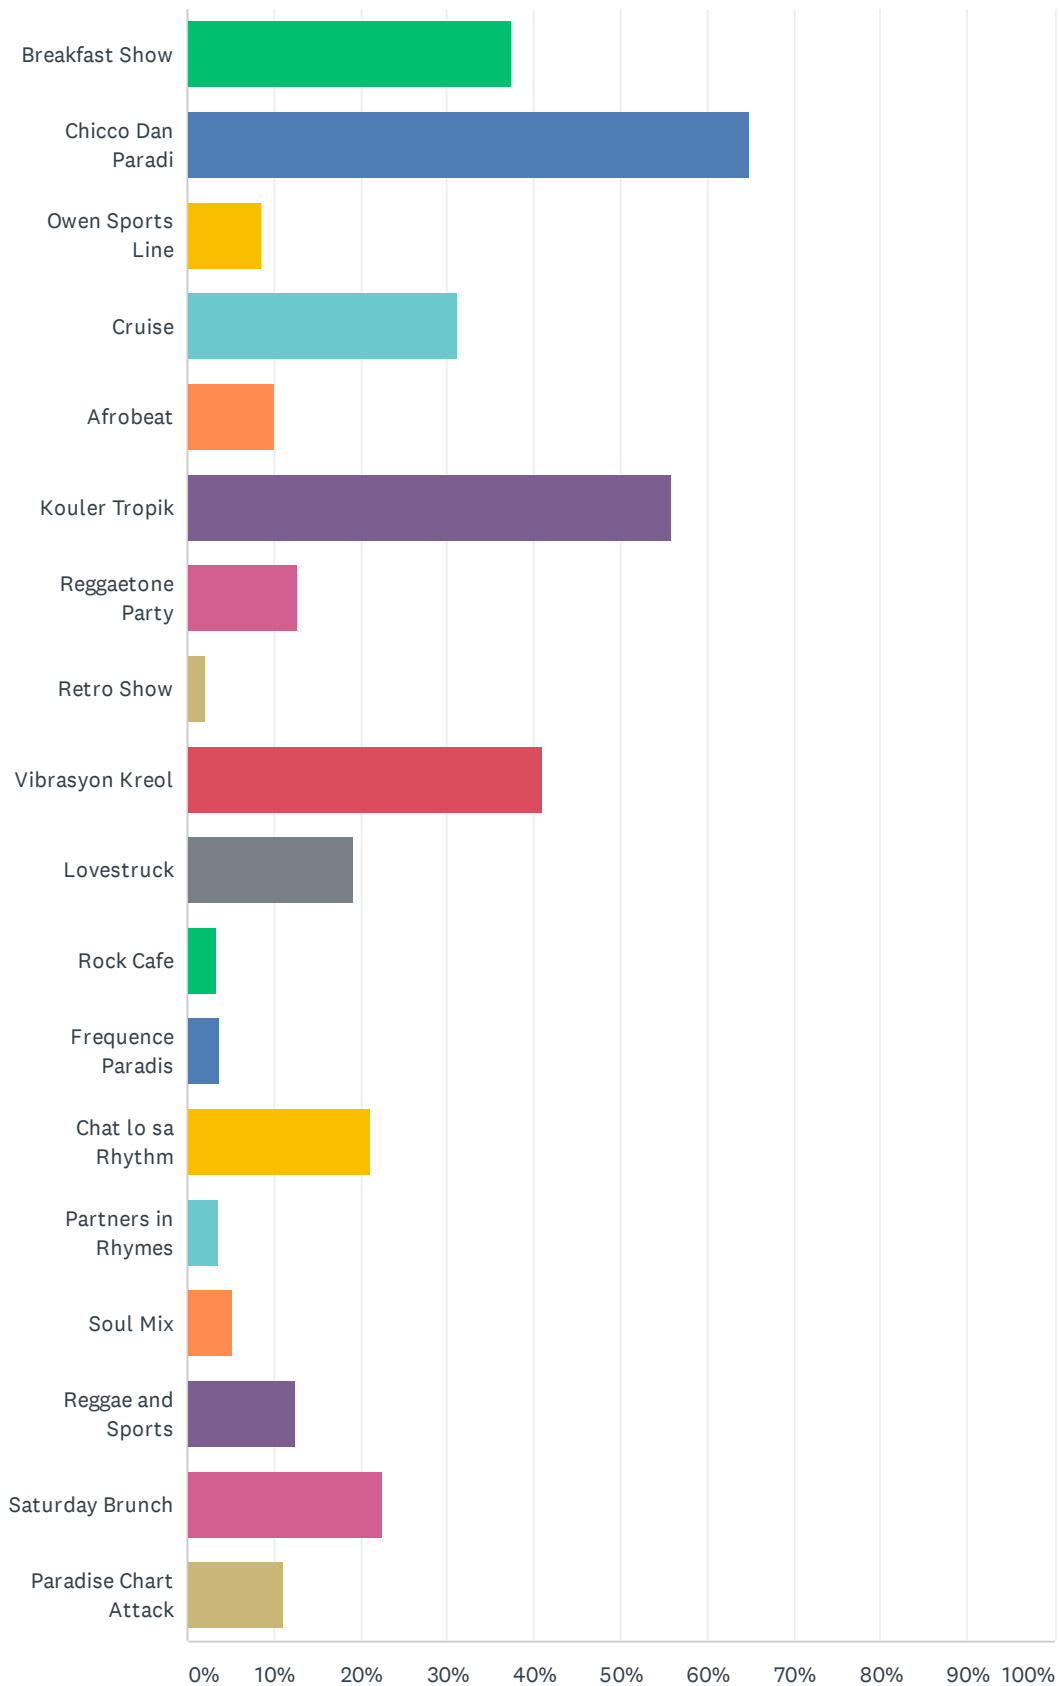

Q26 There is a balance between local and foreign music

Answered: 564 Skipped: 101

ANSWER CHOICES	RESPONSES	
Strongly Agree	21.81%	123
Agree	51.24%	289
Neither Agree nor Disagree	21.45%	121
Disagree	4.26%	24
Strongly Disagree	1.24%	7
TOTAL		564

Q27 What are your 3 favourite radio shows on Paradise FM?

Answered: 560 Skipped: 105

SBC Radio Audience Survey 2019

ANSWER CHOICES	RESPONSES	
Breakfast Show	37.50%	210
Chicco Dan Paradi	64.82%	363
Owen Sports Line	8.57%	48
Cruise	31.25%	175
Afrobeat	10.00%	56
Kouler Tropik	55.89%	313
Reggaetone Party	12.68%	71
Retro Show	2.14%	12
Vibrasyon Kreol	41.07%	230
Lovestruck	19.29%	108
Rock Cafe	3.39%	19
Frequence Paradis	3.75%	21
Chat lo sa Rhythm	21.07%	118
Partners in Rhymes	3.57%	20
Soul Mix	5.18%	29
Reggae and Sports	12.50%	70
Saturday Brunch	22.68%	127
Paradise Chart Attack	11.07%	62
Total Respondents: 560		