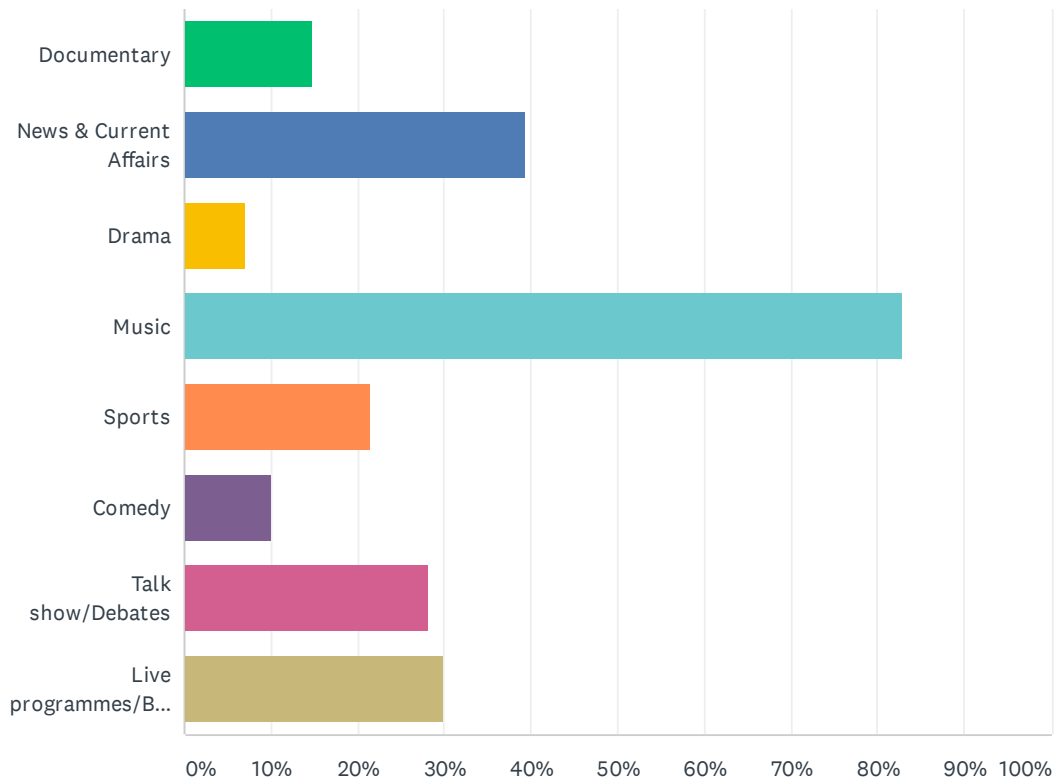

Q34 What types of radio programmes do you like listening to

Answered: 596 Skipped: 69

ANSWER CHOICES	RESPONSES	
Documentary	14.77%	88
News & Current Affairs	39.26%	234
Drama	7.05%	42
Music	82.89%	494
Sports	21.48%	128
Comedy	10.07%	60
Talk show/Debates	28.19%	168
Live programmes/Broadcasts	29.87%	178
Total Respondents: 596