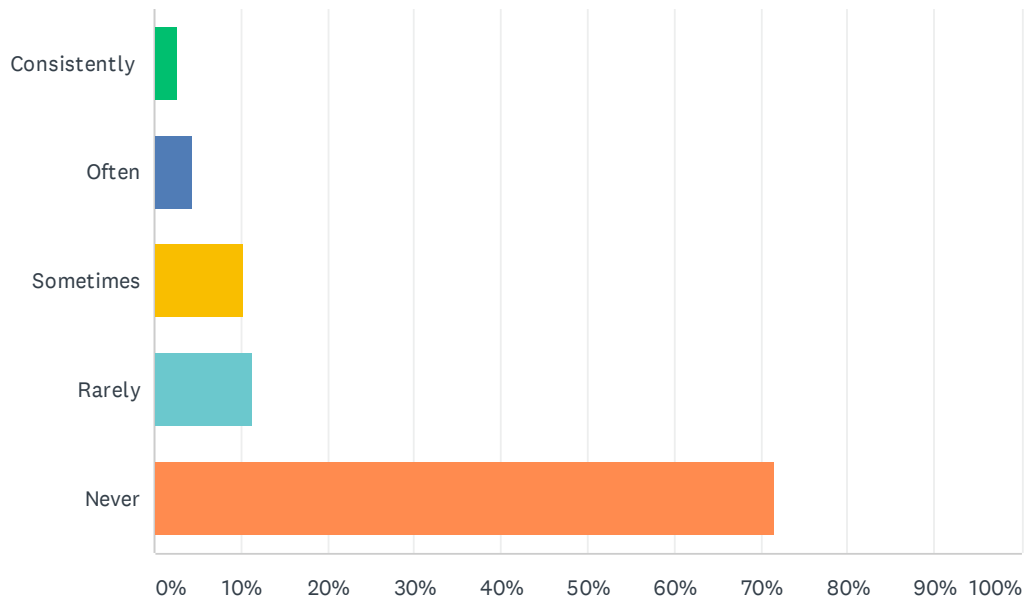

Q10 I believe there is a balance between local and foreign music

Answered: 531 Skipped: 134

ANSWER CHOICES	RESPONSES	
Strongly agree	10.92%	58
Agree	49.72%	264
Neither Agree nor Disagree	27.31%	145
Disagree	9.60%	51
Strongly Disagree	2.45%	13
TOTAL		531

Q12 I listen to Radyo Sesel on the Radyo Sesel App

Answered: 534 Skipped: 131

ANSWER CHOICES	RESPONSES	
Consistently	2.62%	14
Often	4.31%	23
Sometimes	10.30%	55
Rarely	11.24%	60
Never	71.54%	382
TOTAL		534