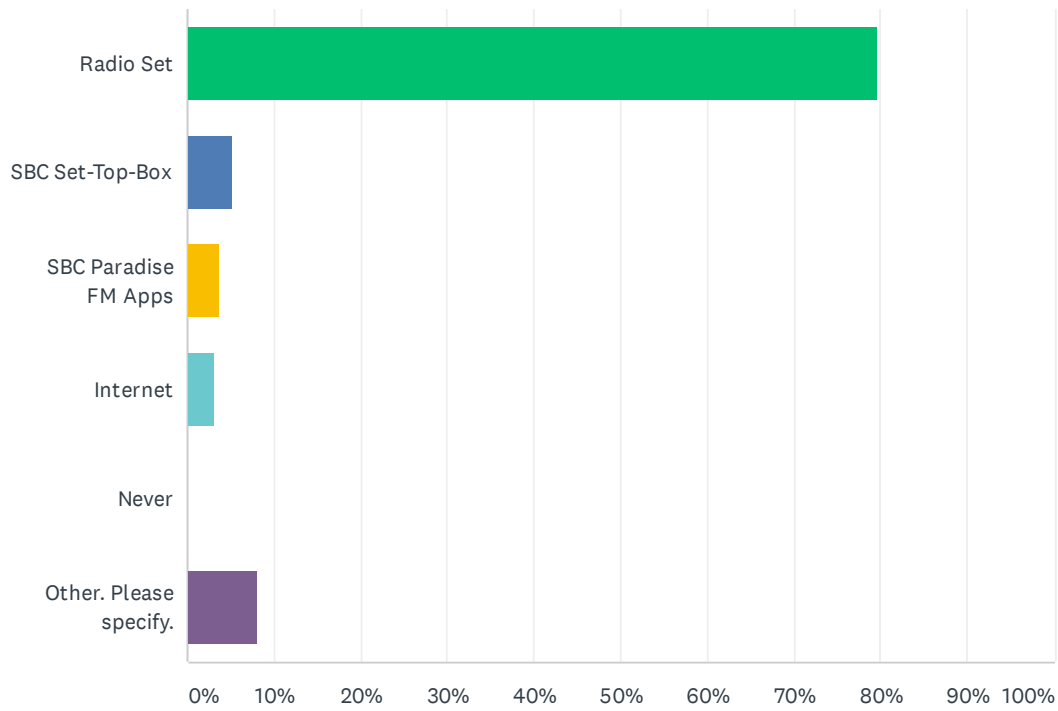

Q18 I listen to Paradise FM

Answered: 606 Skipped: 59

ANSWER CHOICES	RESPONSES	
Consistently/Constantly	33.99%	206
Often	28.88%	175
Sometimes	24.59%	149
Rarely	7.92%	48
Never	4.62%	28
TOTAL		606

Q19 I listen to Paradise FM mostly via

Answered: 578 Skipped: 87

ANSWER CHOICES	RESPONSES	
Radio Set	79.76%	461
SBC Set-Top-Box	5.19%	30
SBC Paradise FM Apps	3.81%	22
Internet	3.11%	18
Never	0.00%	0
Other. Please specify.	8.13%	47
TOTAL		578