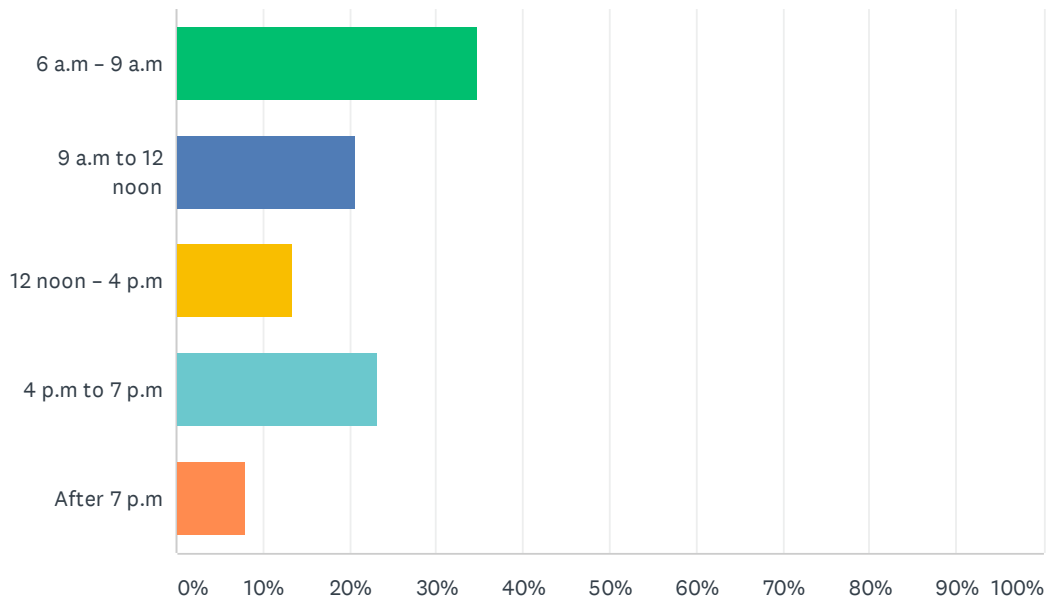

Q4 On average, in a day, I listen to Radyo Sesel for

Answered: 561 Skipped: 104

ANSWER CHOICES	RESPONSES
More than 5 hours	22.46% 126
4-5 hours	12.83% 72
2-3 hours	20.14% 113
Less than 1 hour	38.32% 215
Never	6.24% 35
TOTAL	561

Q5 I prefer to listen to Radyo Sesel from

Answered: 519 Skipped: 146

ANSWER CHOICES	RESPONSES	
6 a.m - 9 a.m	34.68%	180
9 a.m to 12 noon	20.81%	108
12 noon - 4 p.m	13.49%	70
4 p.m to 7 p.m	23.12%	120
After 7 p.m	7.90%	41
TOTAL		519