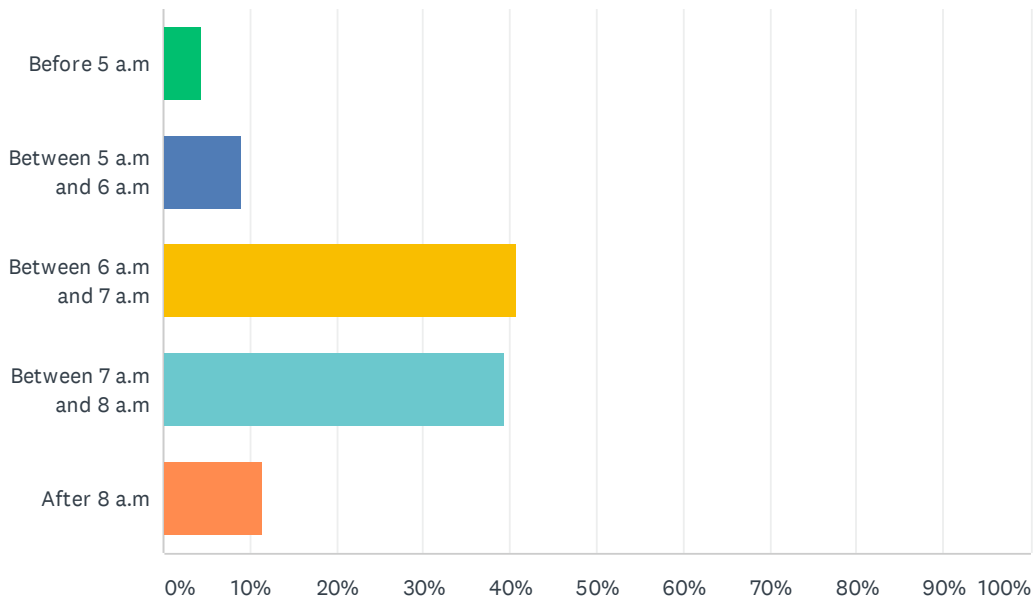

Answered: 535 Skipped: 130

ANSWER CHOICES	RESPONSES	
Before 5 a.m	4.30%	23
Between 5 a.m and 6 a.m	8.97%	48
Between 6 a.m and 7 a.m	40.75%	218
Between 7 a.m and 8 a.m	39.25%	210
After 8 a.m	11.59%	62
Total Respondents: 535		