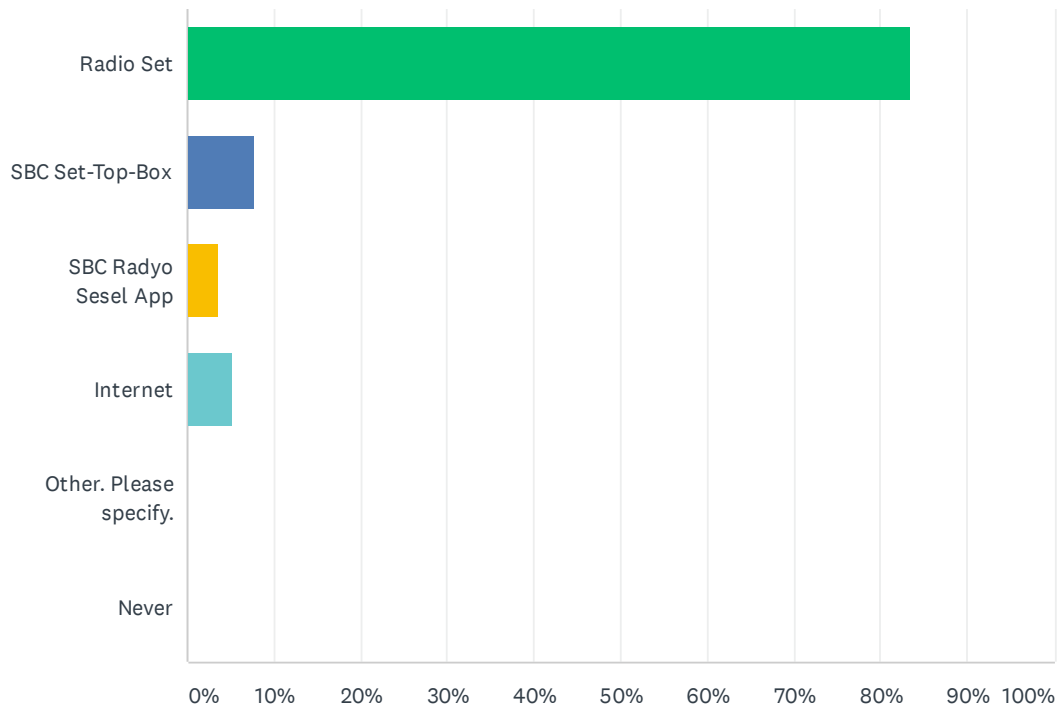

Q2 I listen to Radyo Sesel

Answered: 619 Skipped: 46

ANSWER CHOICES	RESPONSES	
Consistently/ Constantly	17.12%	106
Often	21.32%	132
Sometimes	29.40%	182
Rarely	20.19%	125
Never	11.95%	74
TOTAL		619

Q3 I listen to Radyo Sesel mostly via

Answered: 535 Skipped: 130

ANSWER CHOICES	RESPONSES	
Radio Set	83.55%	447
SBC Set-Top-Box	7.66%	41
SBC Radyo Sesel App	3.55%	19
Internet	5.23%	28
Other. Please specify.	0.00%	0
Never	0.00%	0
TOTAL		535