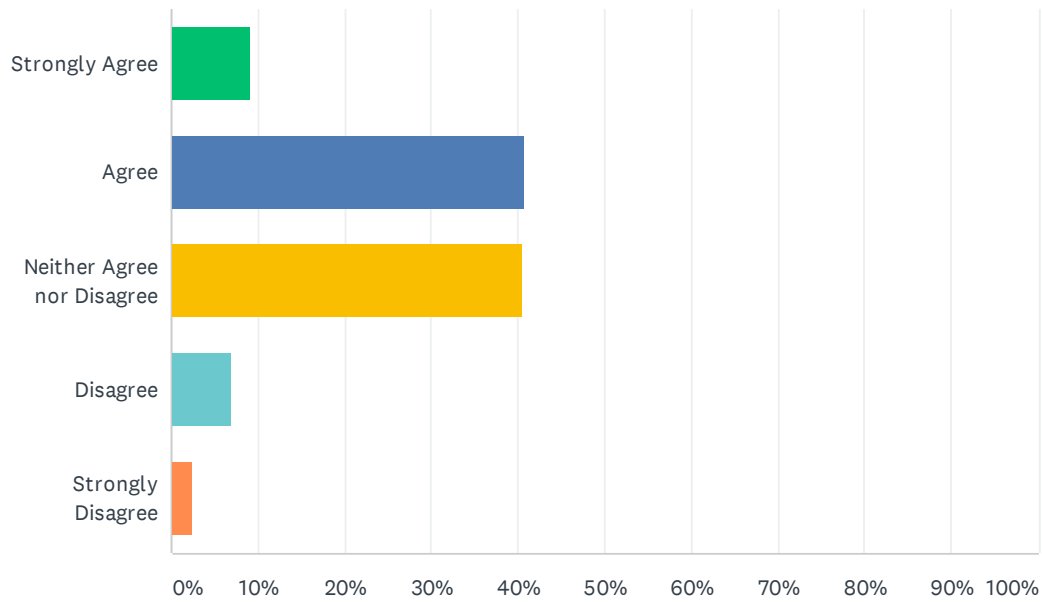

Q14 I believe that Radyo Sesel has improved over the past 12 months

Answered: 538 Skipped: 127

ANSWER CHOICES	RESPONSES	
Strongly Agree	9.29%	50
Agree	40.89%	220
Neither Agree nor Disagree	40.52%	218
Disagree	6.88%	37
Strongly Disagree	2.42%	13
TOTAL		538