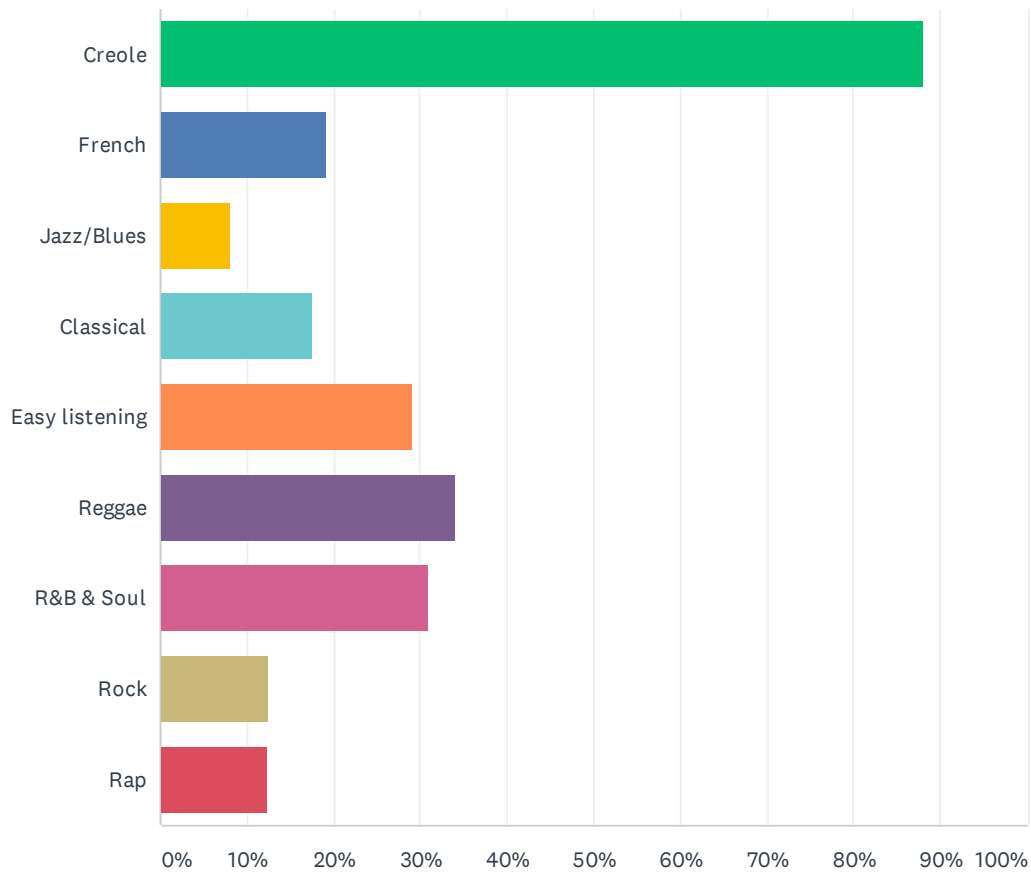

Q37 What genre of music do you prefer?

Answered: 571 Skipped: 94

ANSWER CHOICES	RESPONSES	
Creole	88.09%	503
French	19.26%	110
Jazz/Blues	8.23%	47
Classical	17.51%	100
Easy listening	29.07%	166
Reggae	34.15%	195
R&B & Soul	31.00%	177
Rock	12.61%	72
Rap	12.43%	71
Total Respondents: 571