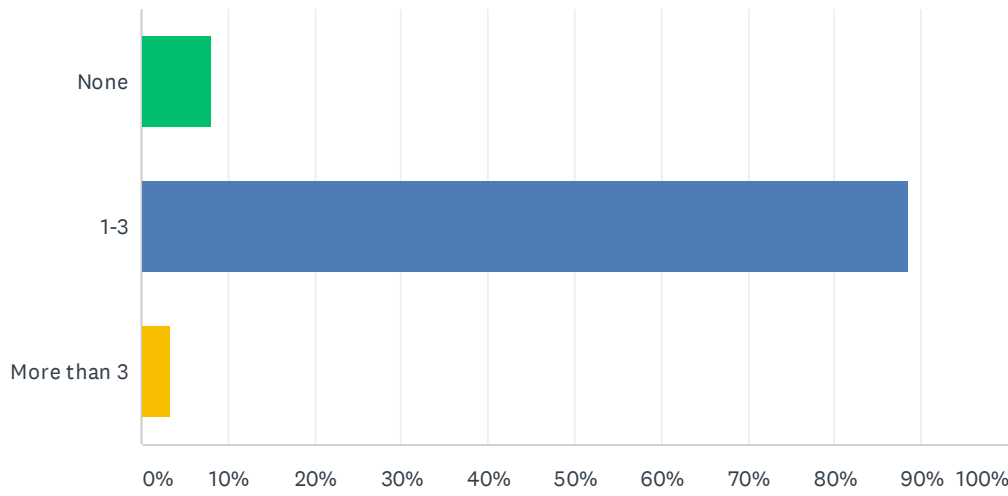

Q47 How many Radio sets do you have at home?

Answered: 605 Skipped: 60

ANSWER CHOICES	RESPONSES	
None	8.10%	49
1-3	88.60%	536
More than 3	3.31%	20
TOTAL		605