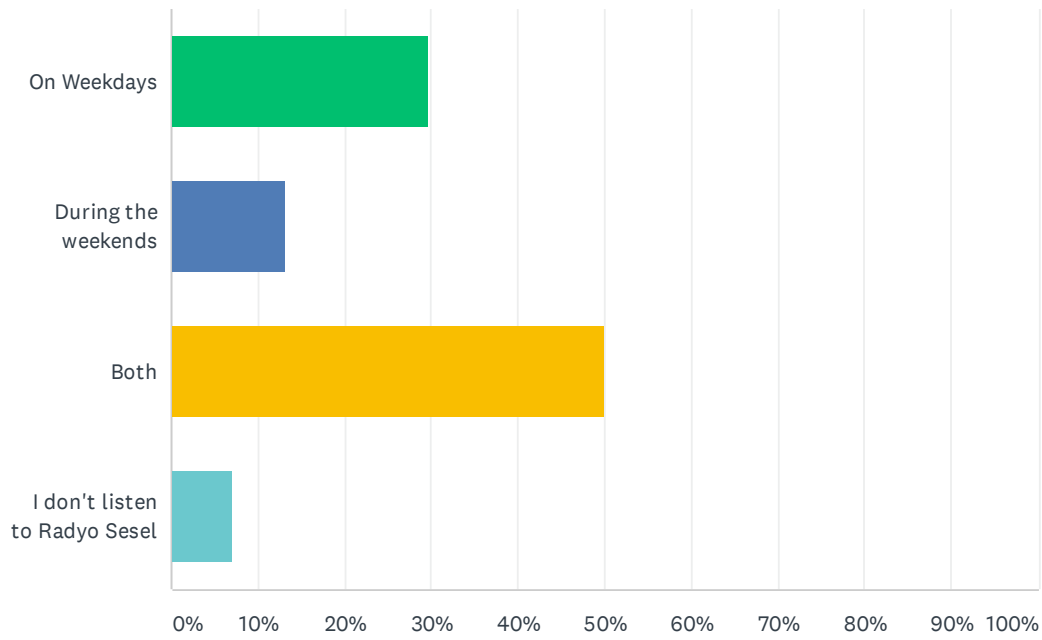

Q4 On average, in a day, I listen to Radyo Sesel for

Answered: 561 Skipped: 104

ANSWER CHOICES	RESPONSES
More than 5 hours	22.46% 126
4-5 hours	12.83% 72
2-3 hours	20.14% 113
Less than 1 hour	38.32% 215
Never	6.24% 35
TOTAL	561

Q5 I prefer to listen to Radyo Sesel from

Answered: 519 Skipped: 146

ANSWER CHOICES	RESPONSES	
6 a.m - 9 a.m	34.68%	180
9 a.m to 12 noon	20.81%	108
12 noon - 4 p.m	13.49%	70
4 p.m to 7 p.m	23.12%	120
After 7 p.m	7.90%	41
TOTAL		519

Q6 I prefer to listen to Radyo Sesel

Answered: 547 Skipped: 118

ANSWER CHOICES	RESPONSES	
On Weekdays	29.80%	163
During the weekends	13.16%	72
Both	49.91%	273
I don't listen to Radyo Sesel	7.13%	39
TOTAL		547