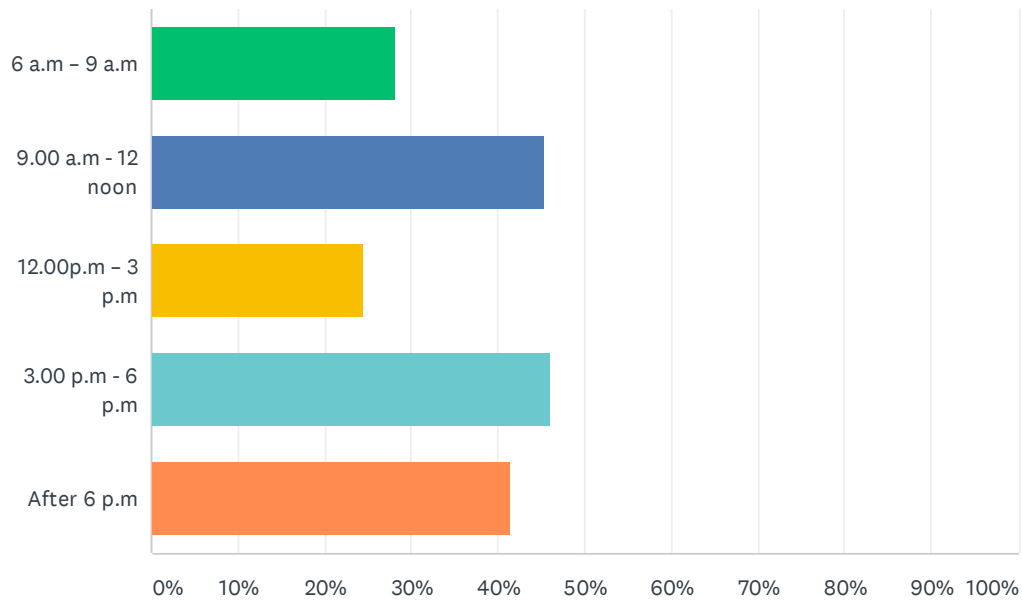

Q21 I like listening to Paradise FM between

Answered: 562 Skipped: 103

ANSWER CHOICES	RESPONSES
6 a.m – 9 a.m	28.29% 159
9.00 a.m - 12 noon	45.37% 255
12.00p.m – 3 p.m	24.56% 138
3.00 p.m - 6 p.m	46.09% 259
After 6 p.m	41.46% 233
Total Respondents: 562