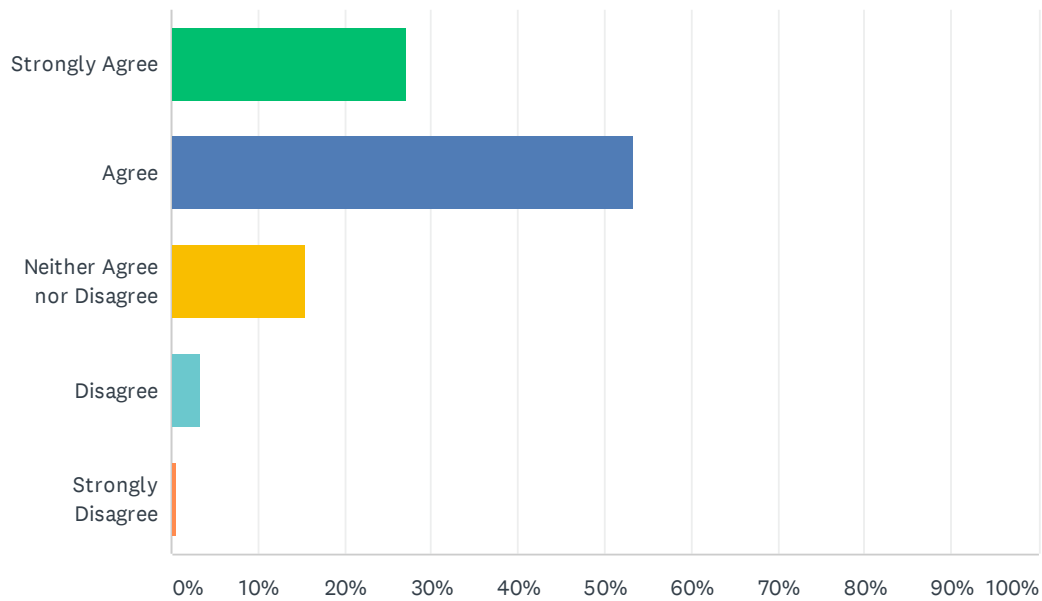

Q25 Paradise FM has a good balance in the different genres of music that it plays

Answered: 572 Skipped: 93

ANSWER CHOICES	RESPONSES	
Strongly Agree	27.27%	156
Agree	53.32%	305
Neither Agree nor Disagree	15.38%	88
Disagree	3.32%	19
Strongly Disagree	0.70%	4
TOTAL		572