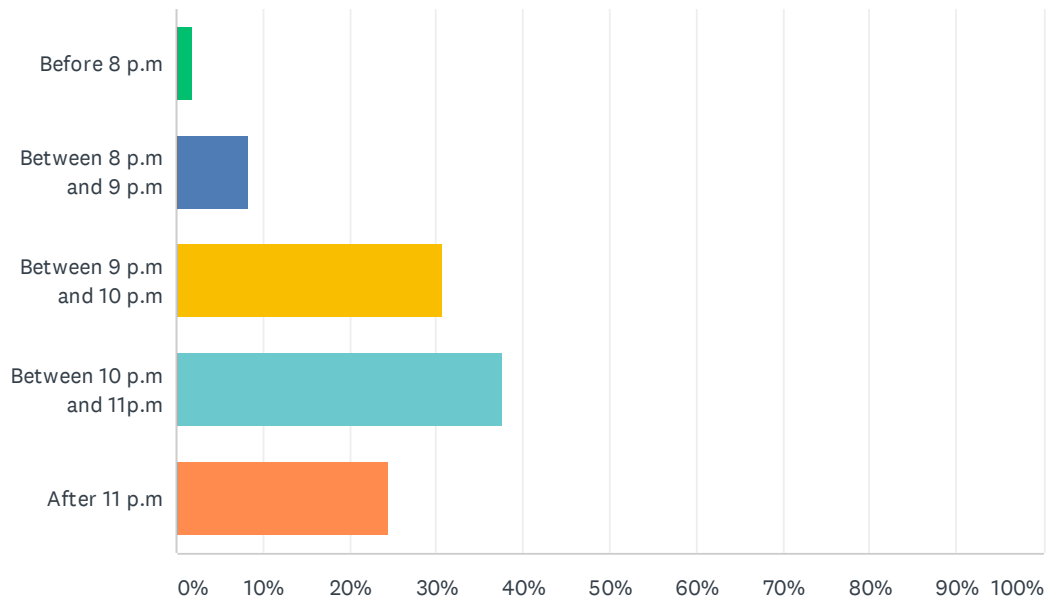

Q50 What time do you normally go to bed?

Answered: 601 Skipped: 64

ANSWER CHOICES	RESPONSES	
Before 8 p.m	1.83%	11
Between 8 p.m and 9 p.m	8.32%	50
Between 9 p.m and 10 p.m	30.78%	185
Between 10 p.m and 11p.m	37.60%	226
After 11 p.m	24.46%	147
Total Respondents: 601