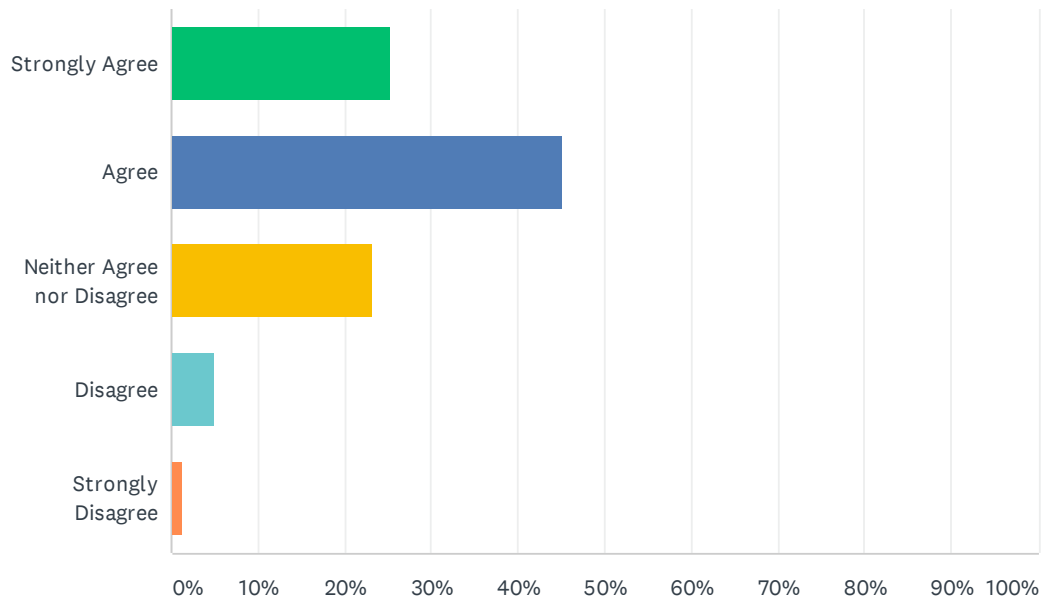

Q30 I believe Paradise FM has improved over the past 12 months

Answered: 570 Skipped: 95

ANSWER CHOICES	RESPONSES	
Strongly Agree	25.26%	144
Agree	45.26%	258
Neither Agree nor Disagree	23.16%	132
Disagree	5.09%	29
Strongly Disagree	1.23%	7
TOTAL		570