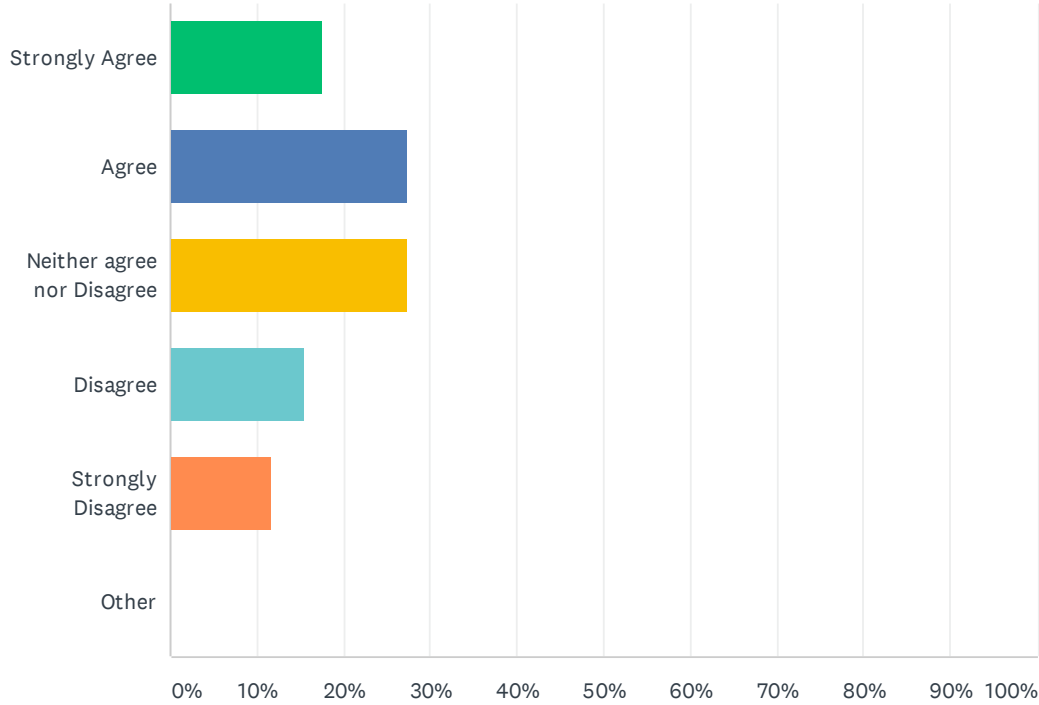

Q51 We are looking at reducing our newscasts to only ONE Creole bulletin at 8 p.m on weekends and Public Holidays. This means that there will be no English and French summaries on those days.Do you:

Answered: 611 Skipped: 54

ANSWER CHOICES	RESPONSES	
Strongly Agree	17.68%	108
Agree	27.50%	168
Neither agree nor Disagree	27.50%	168
Disagree	15.55%	95
Strongly Disagree	11.78%	72
Other	0.00%	0
TOTAL		611