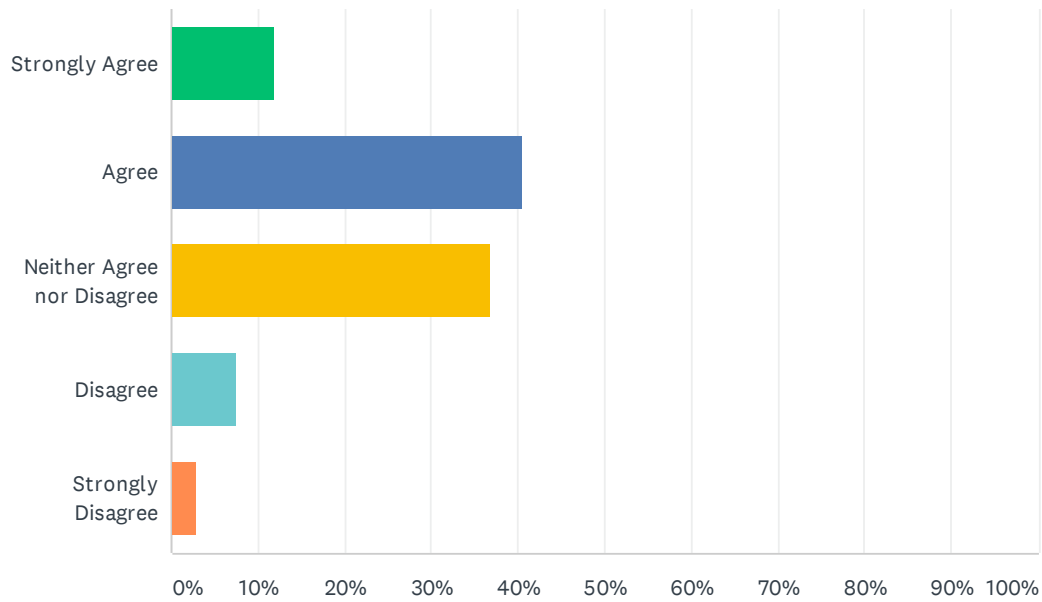

Q8 I believe Radyo Sesel has a good variety of local Programmes

Answered: 542 Skipped: 123

ANSWER CHOICES	RESPONSES	
Strongly Agree	11.99%	65
Agree	40.59%	220
Neither Agree nor Disagree	36.90%	200
Disagree	7.56%	41
Strongly Disagree	2.95%	16
TOTAL		542