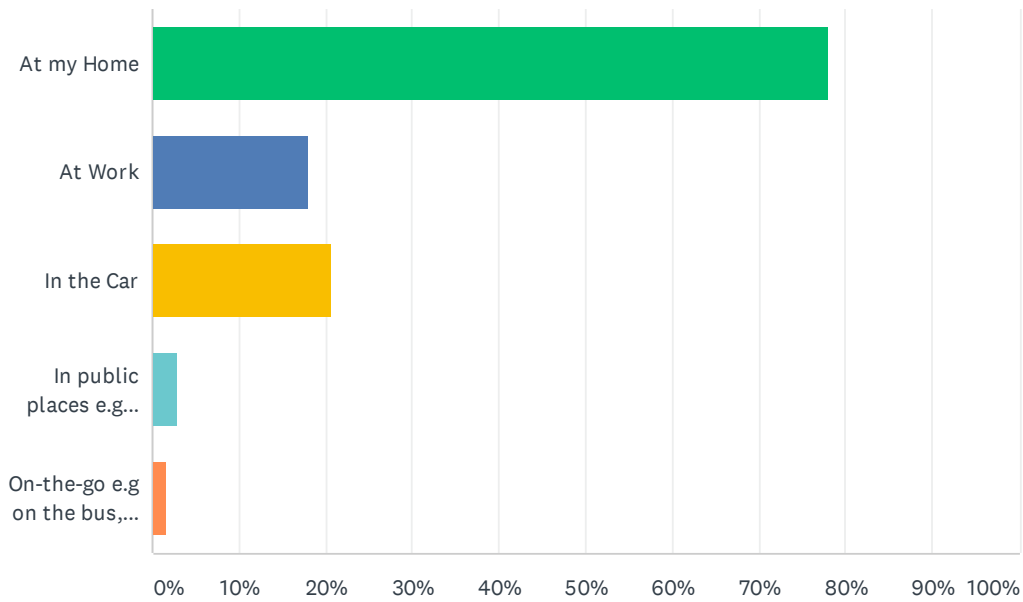

Q5 I prefer to listen to Radyo Sesel from

Answered: 519 Skipped: 146

ANSWER CHOICES	RESPONSES	
6 a.m - 9 a.m	34.68%	180
9 a.m to 12 noon	20.81%	108
12 noon - 4 p.m	13.49%	70
4 p.m to 7 p.m	23.12%	120
After 7 p.m	7.90%	41
TOTAL		519

Q6 I prefer to listen to Radyo Sesel

Answered: 547 Skipped: 118

ANSWER CHOICES	RESPONSES	
On Weekdays	29.80%	163
During the weekends	13.16%	72
Both	49.91%	273
I don't listen to Radyo Sesel	7.13%	39
TOTAL		547

Q7 I listen to Radyo Sesel mostly

Answered: 527 Skipped: 138

ANSWER CHOICES	RESPONSES	
At my Home	77.99%	411
At Work	18.03%	95
In the Car	20.68%	109
In public places e.g restaurants and supermarkets	2.85%	15
On-the-go e.g on the bus, while jogging	1.71%	9
Total Respondents: 527		