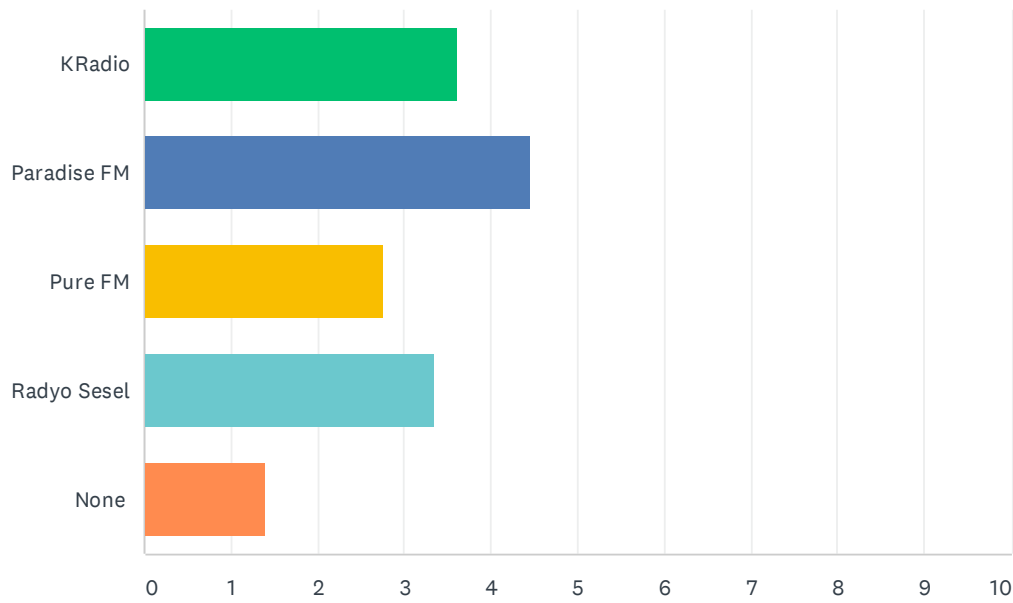

Q38 Which is your favourite radio station? Please list on order of preference.

Answered: 332 Skipped: 333

	1	2	3	4	5	TOTAL	SCORE
KRadio	26.79% 71	28.30% 75	26.04% 69	16.98% 45	1.89% 5	265	3.61
Paradise FM	60.06% 185	29.22% 90	8.12% 25	1.62% 5	0.97% 3	308	4.46
Pure FM	2.75% 7	14.12% 36	40.00% 102	42.35% 108	0.78% 2	255	2.76
Radyo Sesel	20.71% 58	27.14% 76	20.00% 56	31.07% 87	1.07% 3	280	3.35
None	5.88% 3	1.96% 1	3.92% 2	3.92% 2	84.31% 43	51	1.41