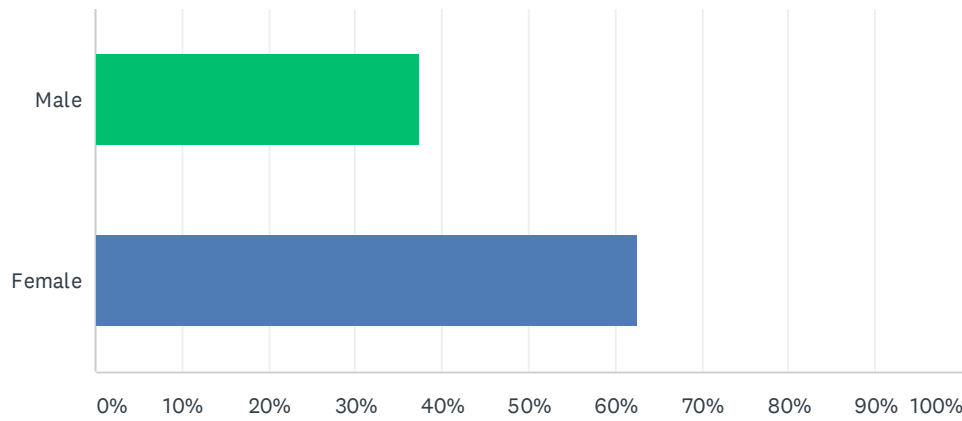

Q40 Gender

Answered: 618 Skipped: 47

ANSWER CHOICES	RESPONSES	
Male	37.38%	231
Female	62.62%	387
TOTAL		618