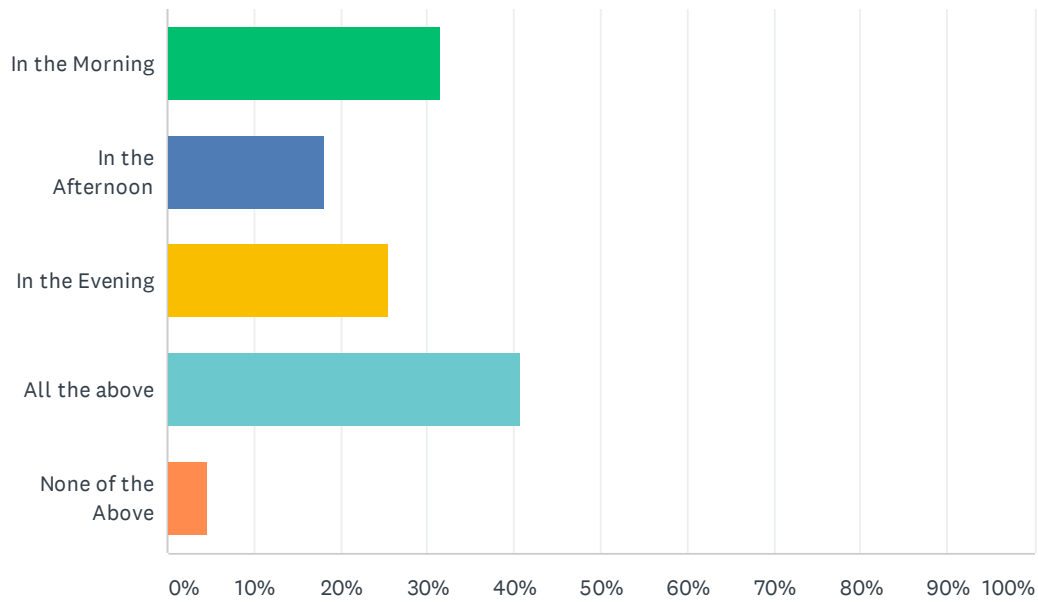

Q33 I listen to the radio mostly

Answered: 604 Skipped: 61

ANSWER CHOICES	RESPONSES	
In the Morning	31.62%	191
In the Afternoon	18.21%	110
In the Evening	25.50%	154
All the above	40.89%	247
None of the Above	4.64%	28
Total Respondents: 604		