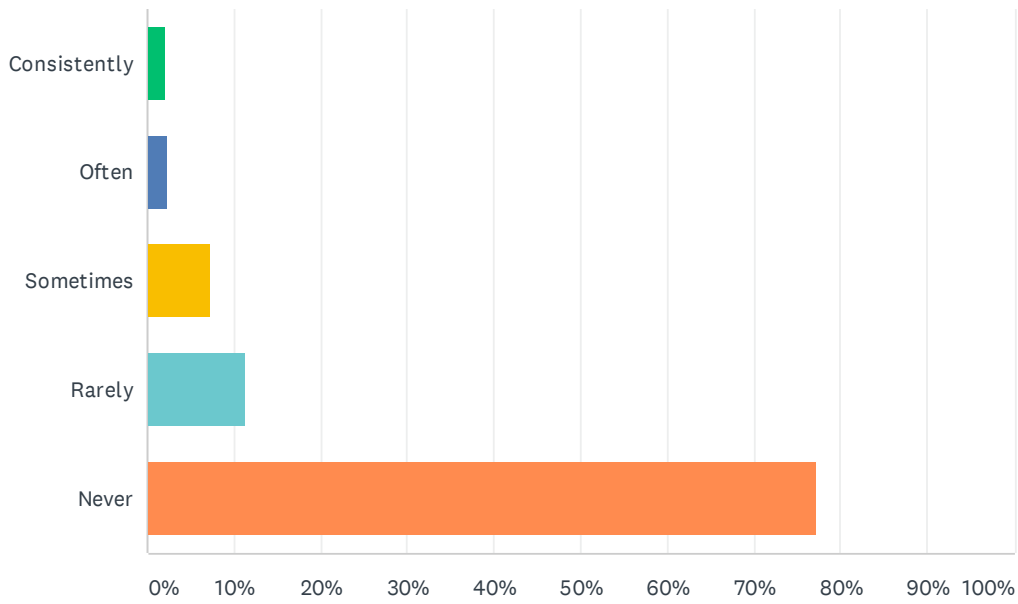

Q13 I listen to Radyo Sesel on the SBC website

Answered: 533 Skipped: 132

ANSWER CHOICES	RESPONSES	
Consistently	2.06%	11
Often	2.25%	12
Sometimes	7.32%	39
Rarely	11.26%	60
Never	77.11%	411
TOTAL		533