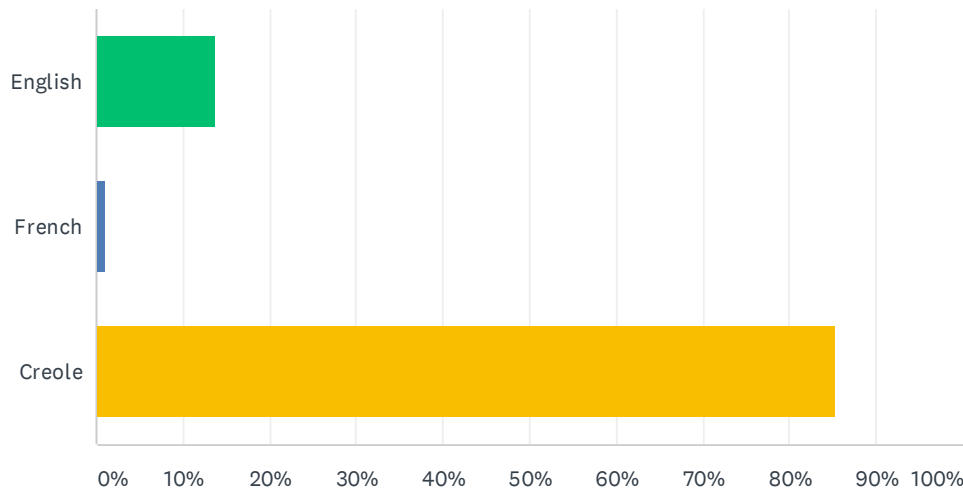

Q52 Which newscast do you watch or listen to most?

Answered: 611 Skipped: 54

ANSWER CHOICES	RESPONSES	
English	13.75%	84
French	0.98%	6
Creole	85.27%	521
TOTAL		611