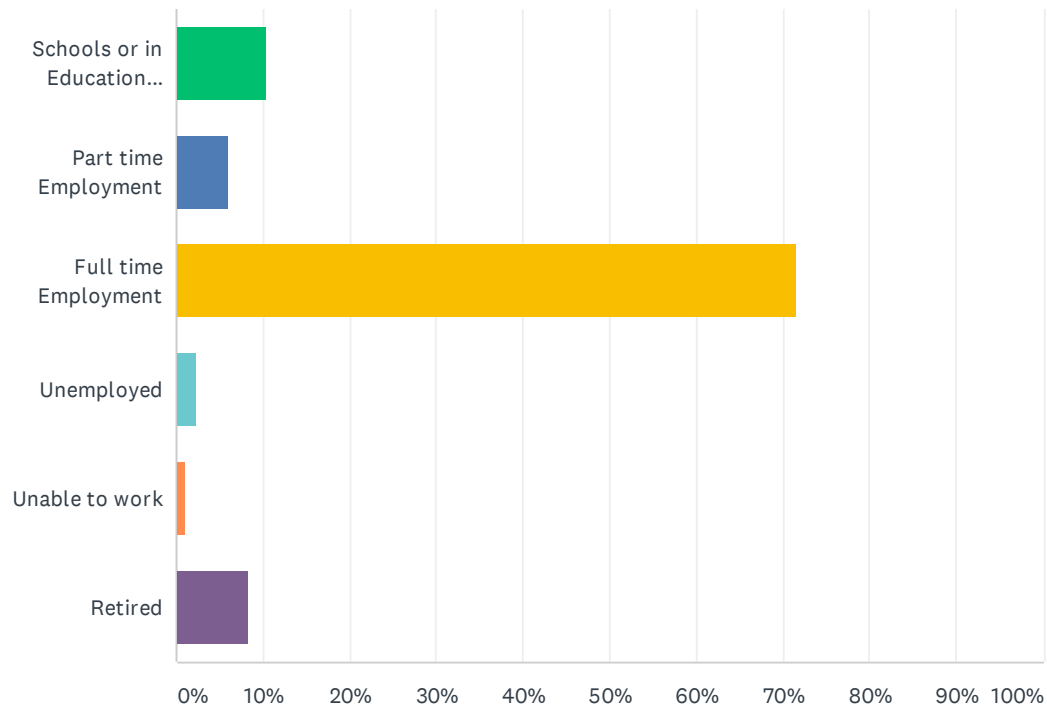

Q44 Are you in:

Answered: 591 Skipped: 74

ANSWER CHOICES	RESPONSES	
Schools or in Education (Secondary, Post Secondary, Tertiary Education)	10.49%	62
Part time Employment	6.09%	36
Full time Employment	71.57%	423
Unemployed	2.37%	14
Unable to work	1.02%	6
Retired	8.46%	50
TOTAL		591