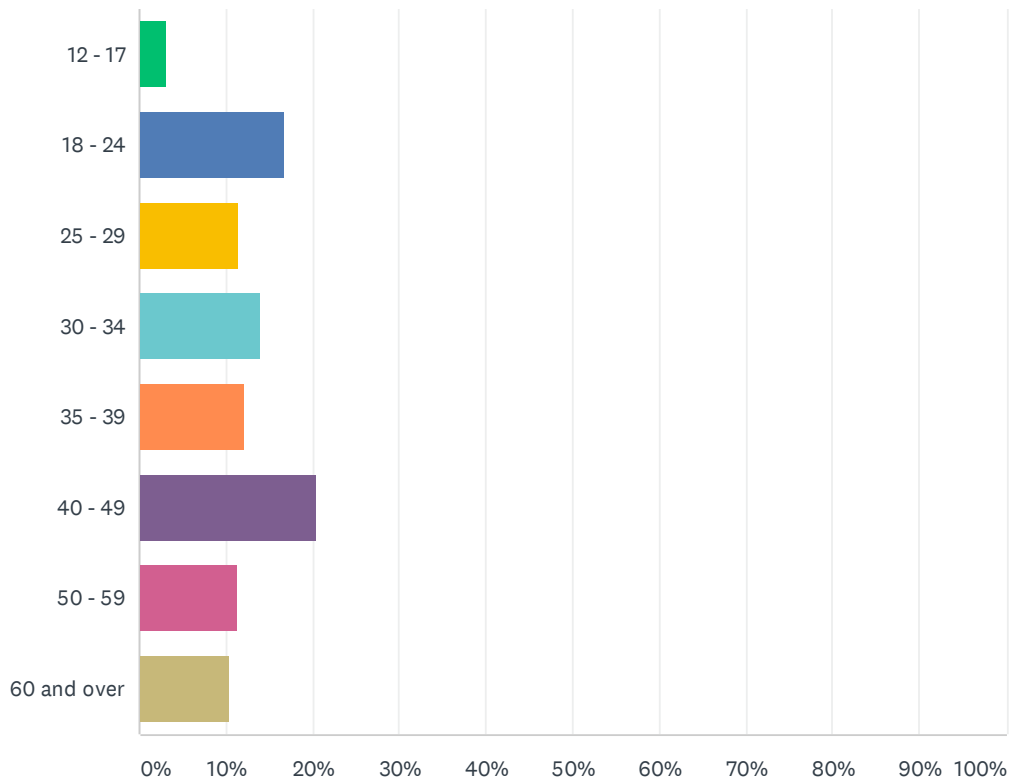

Q40 Gender

Answered: 618 Skipped: 47

ANSWER CHOICES	RESPONSES	
Male	37.38%	231
Female	62.62%	387
TOTAL		618

Q41 Age Group

Answered: 617 Skipped: 48

ANSWER CHOICES	RESPONSES	
12 - 17	3.08%	19
18 - 24	16.69%	103
25 - 29	11.51%	71
30 - 34	14.10%	87
35 - 39	12.16%	75
40 - 49	20.58%	127
50 - 59	11.35%	70
60 and over	10.53%	65
TOTAL		617