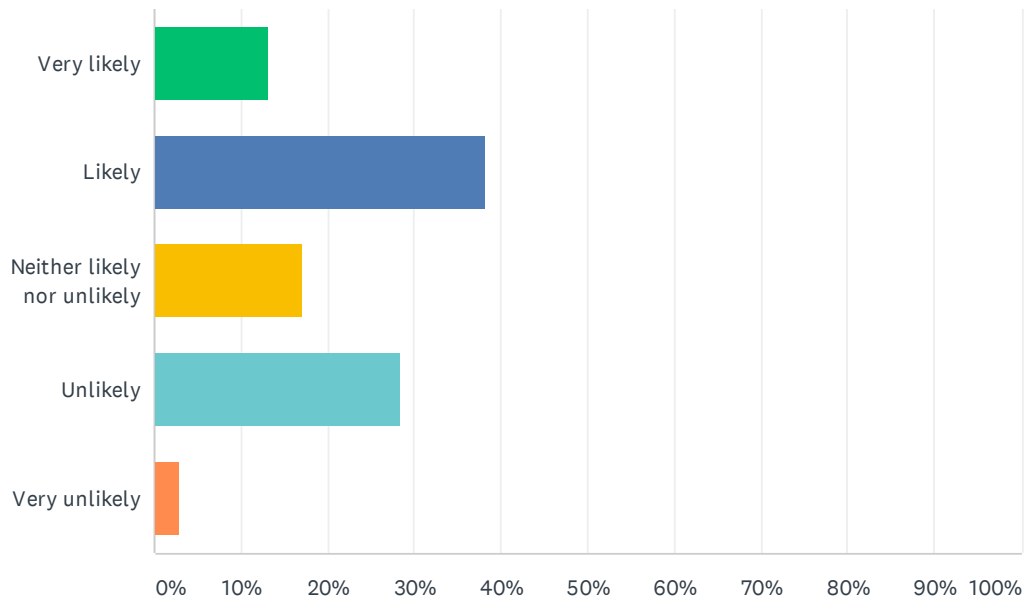

Q15 How likely are you to recommend Radyo Sesel to a friend?

Answered: 536 Skipped: 129

ANSWER CHOICES	RESPONSES	
Very likely	13.25%	71
Likely	38.25%	205
Neither likely nor unlikely	17.16%	92
Unlikely	28.36%	152
Very unlikely	2.99%	16
TOTAL		536