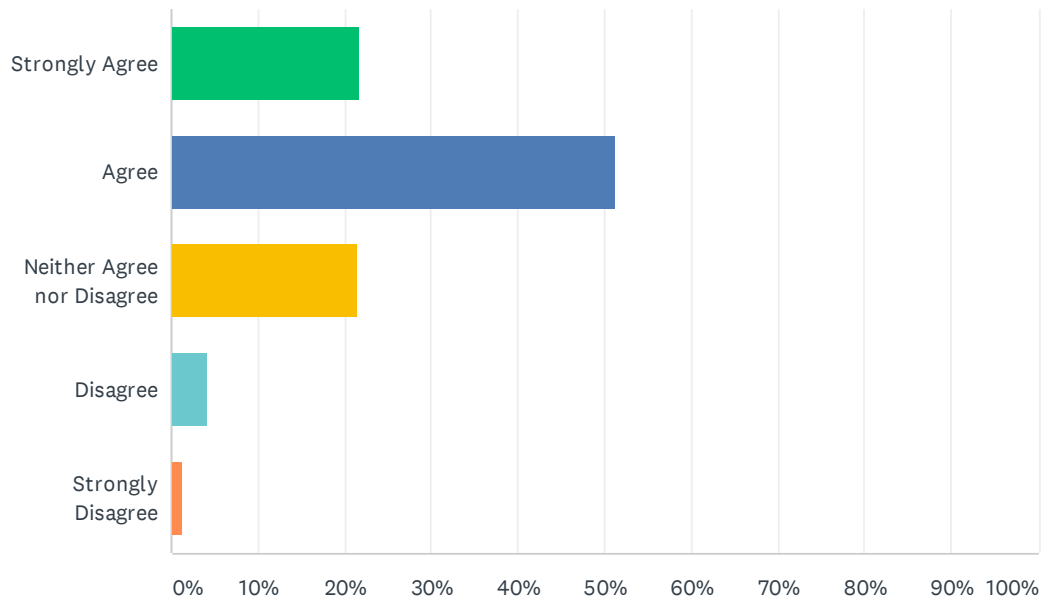

Q26 There is a balance between local and foreign music

Answered: 564 Skipped: 101

ANSWER CHOICES	RESPONSES	
Strongly Agree	21.81%	123
Agree	51.24%	289
Neither Agree nor Disagree	21.45%	121
Disagree	4.26%	24
Strongly Disagree	1.24%	7
TOTAL		564