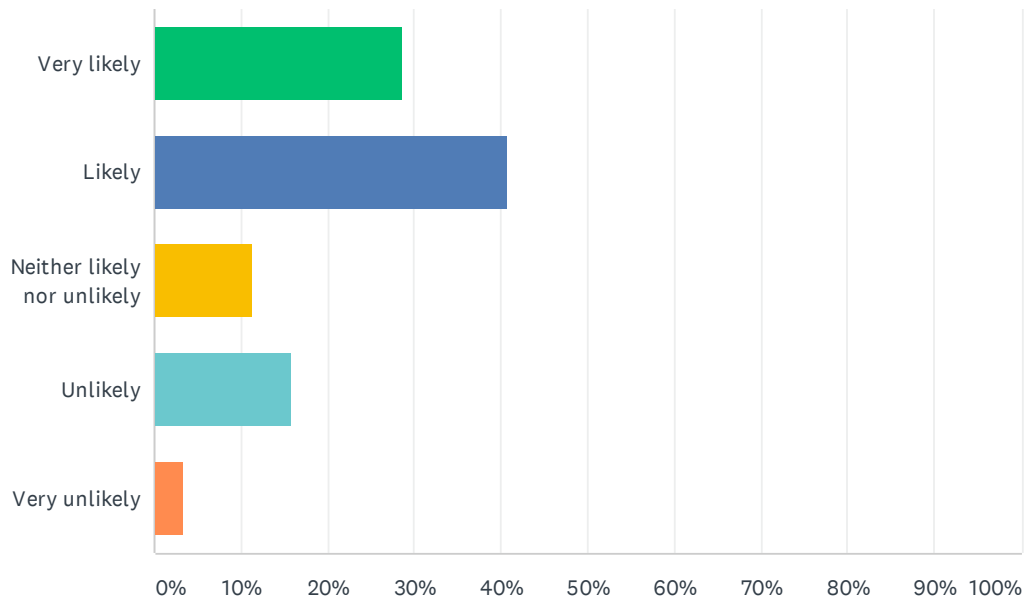

Q31 How likely are you to recommend Paradise FM to a friend

Answered: 565 Skipped: 100

ANSWER CHOICES	RESPONSES	
Very likely	28.67%	162
Likely	40.71%	230
Neither likely nor unlikely	11.33%	64
Unlikely	15.93%	90
Very unlikely	3.36%	19
TOTAL		565