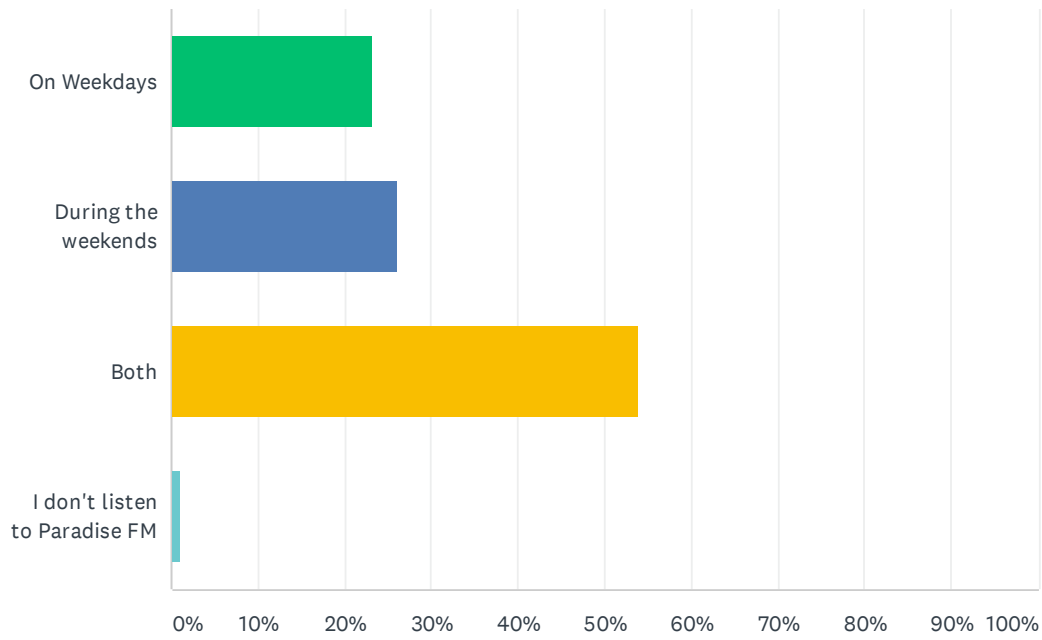

Q22 I prefer to listen to Paradise FM

Answered: 568 Skipped: 97

ANSWER CHOICES	RESPONSES	
On Weekdays	23.24%	132
During the weekends	26.06%	148
Both	53.87%	306
I don't listen to Paradise FM	1.06%	6
Total Respondents: 568