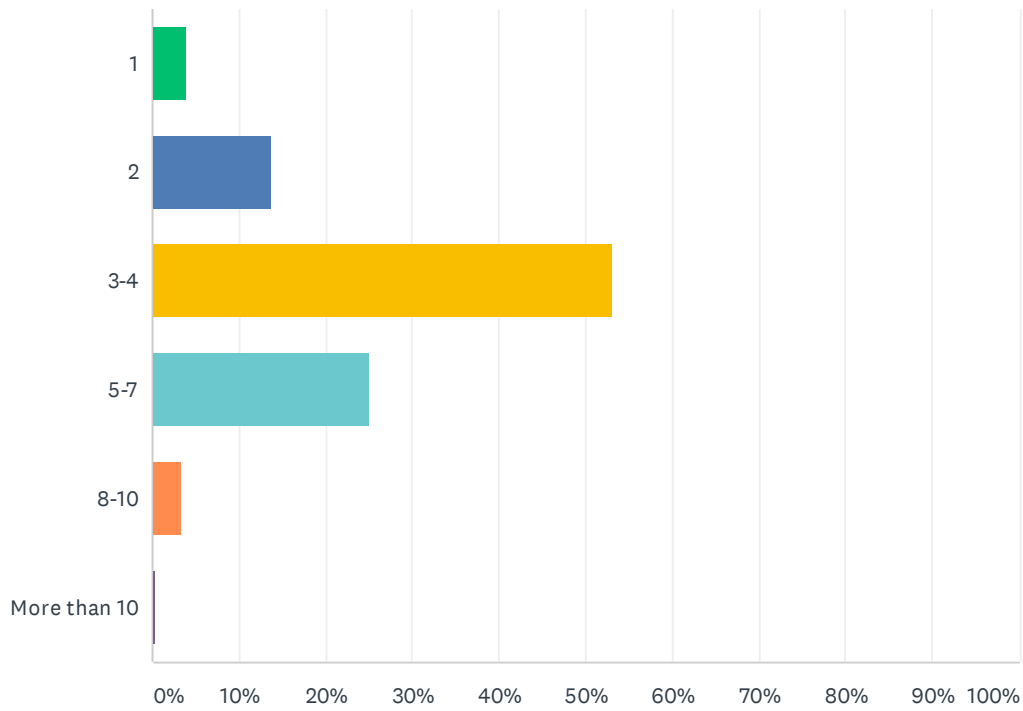

Q43 How many people live in your household

Answered: 613 Skipped: 52

ANSWER CHOICES	RESPONSES	
1	3.92%	24
2	13.87%	85
3-4	53.18%	326
5-7	25.12%	154
8-10	3.43%	21
More than 10	0.49%	3
TOTAL		613