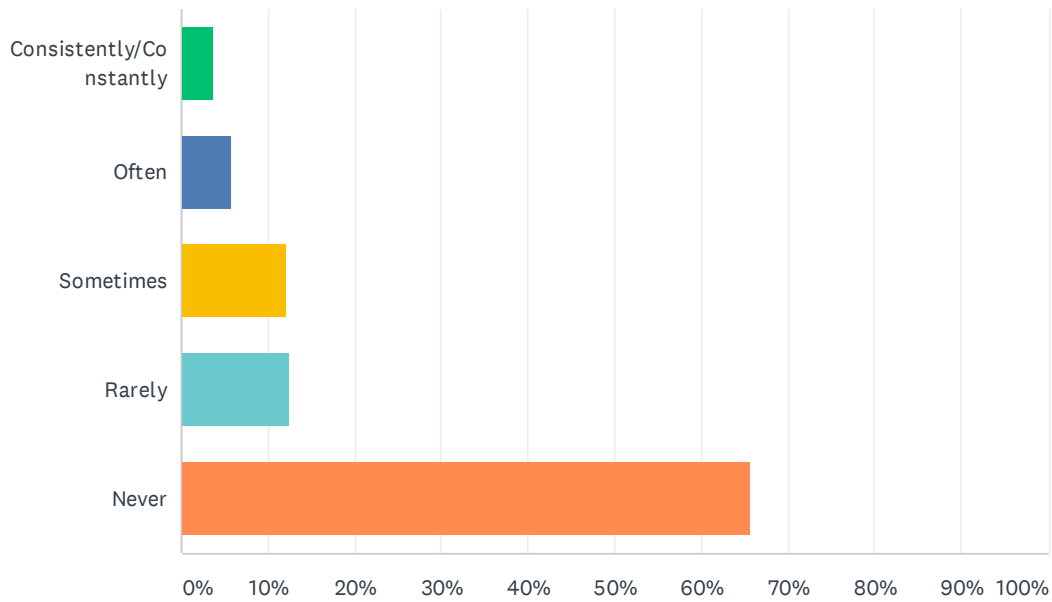

Q28 I listen to Paradise FM on the Paradise FM App

Answered: 571 Skipped: 94

ANSWER CHOICES	RESPONSES	
Consistently/Constantly	3.85%	22
Often	5.78%	33
Sometimes	12.08%	69
Rarely	12.61%	72
Never	65.67%	375
TOTAL		571