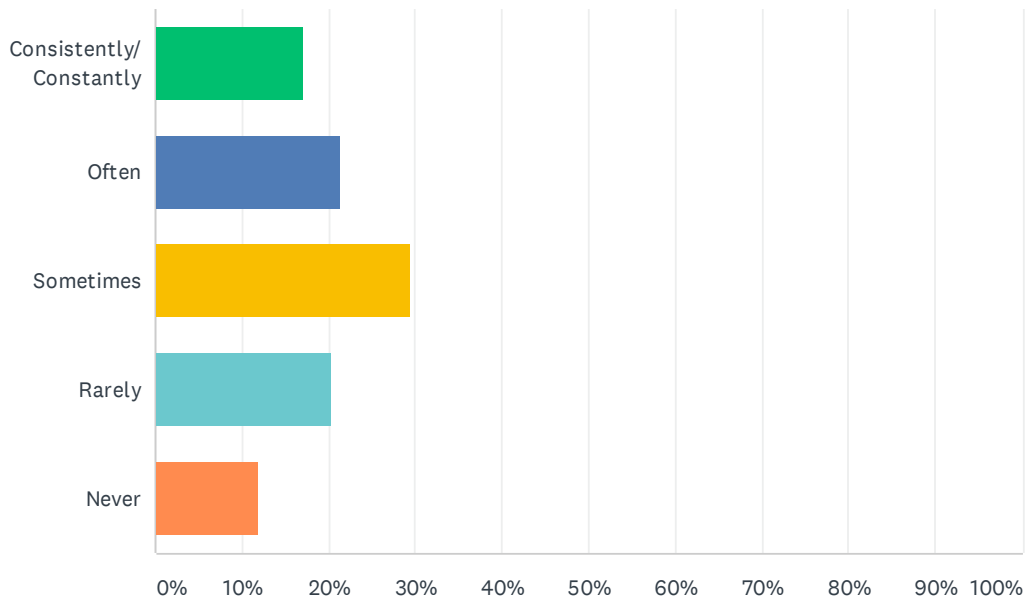

Q2 I listen to Radyo Sesel

Answered: 619 Skipped: 46

ANSWER CHOICES	RESPONSES	
Consistently/ Constantly	17.12%	106
Often	21.32%	132
Sometimes	29.40%	182
Rarely	20.19%	125
Never	11.95%	74
TOTAL		619