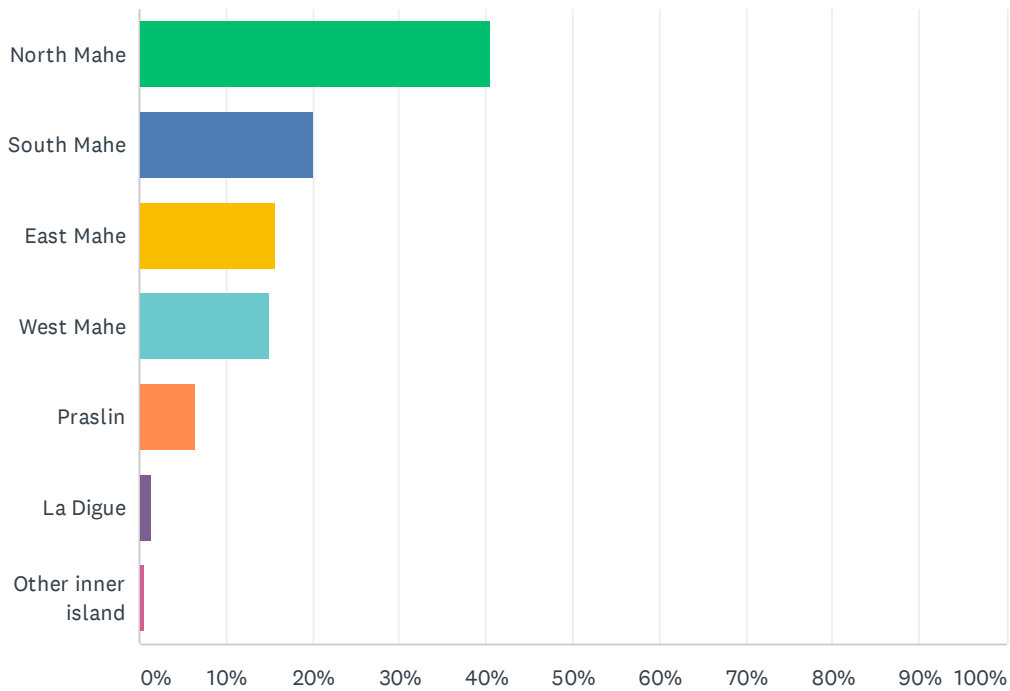

Q42 In which region do you live

Answered: 585 Skipped: 80

ANSWER CHOICES	RESPONSES	
North Mahe	40.51%	237
South Mahe	20.00%	117
East Mahe	15.73%	92
West Mahe	15.04%	88
Praslin	6.50%	38
La Digue	1.54%	9
Other inner island	0.68%	4
TOTAL		585