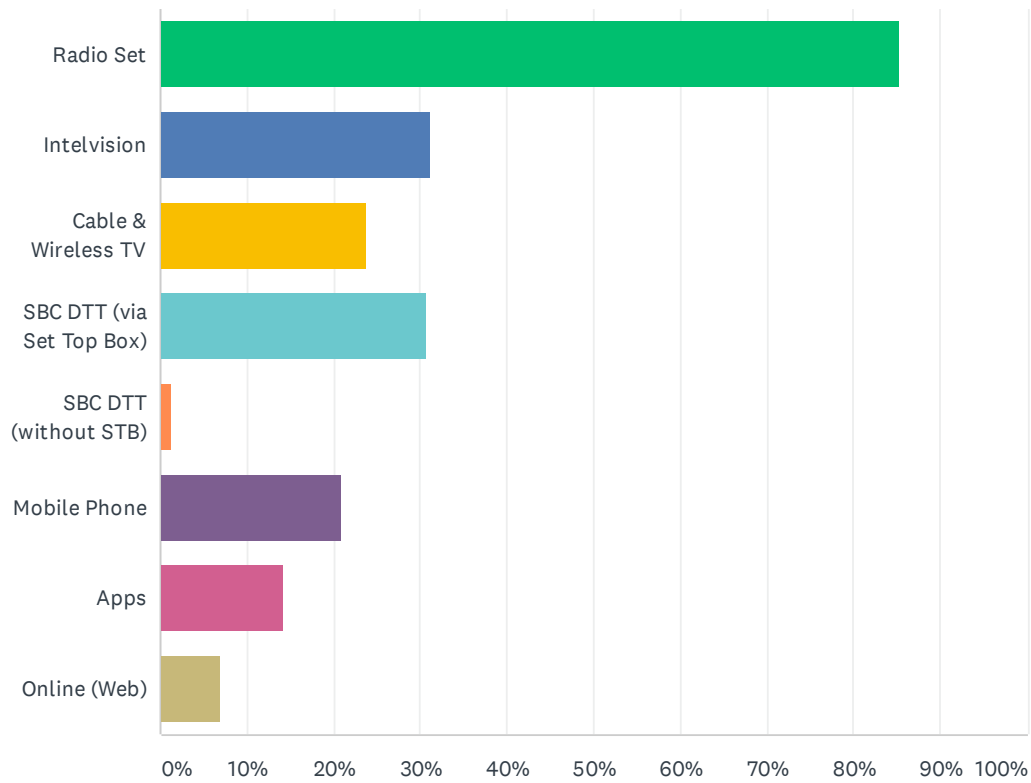

Q46 How do you receive your Radio service?

Answered: 597 Skipped: 68

ANSWER CHOICES	RESPONSES	
Radio Set	85.26%	509
Intelvision	31.16%	186
Cable & Wireless TV	23.95%	143
SBC DTT (via Set Top Box)	30.65%	183
SBC DTT (without STB)	1.34%	8
Mobile Phone	20.94%	125
Apps	14.24%	85
Online (Web)	6.87%	41
Total Respondents: 597