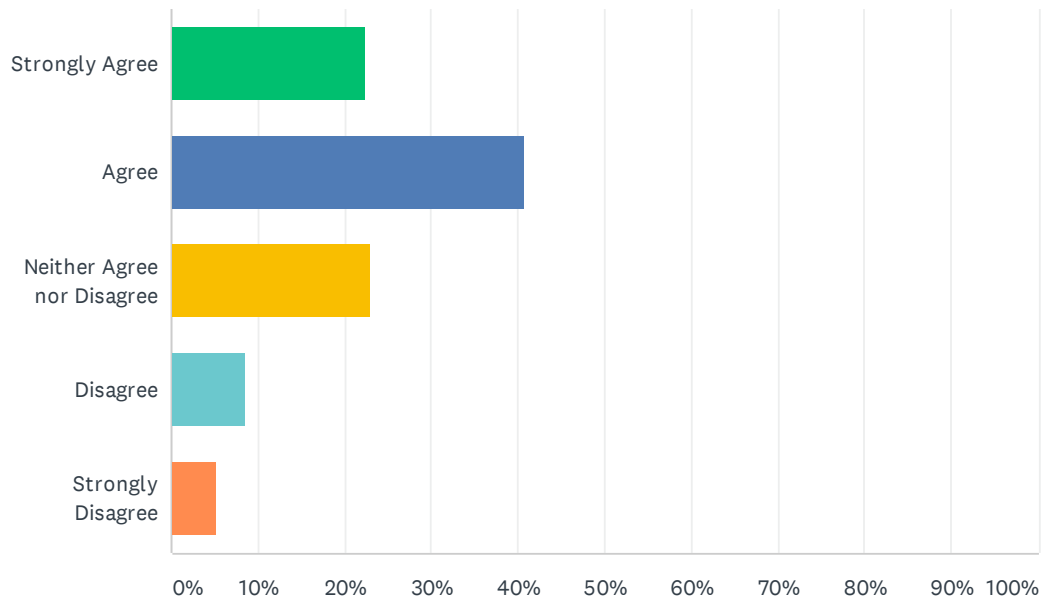

Q35 I listen to the radio news regularly

Answered: 597 Skipped: 68

ANSWER CHOICES	RESPONSES	
Strongly Agree	22.45%	134
Agree	40.70%	243
Neither Agree nor Disagree	23.12%	138
Disagree	8.54%	51
Strongly Disagree	5.19%	31
TOTAL		597