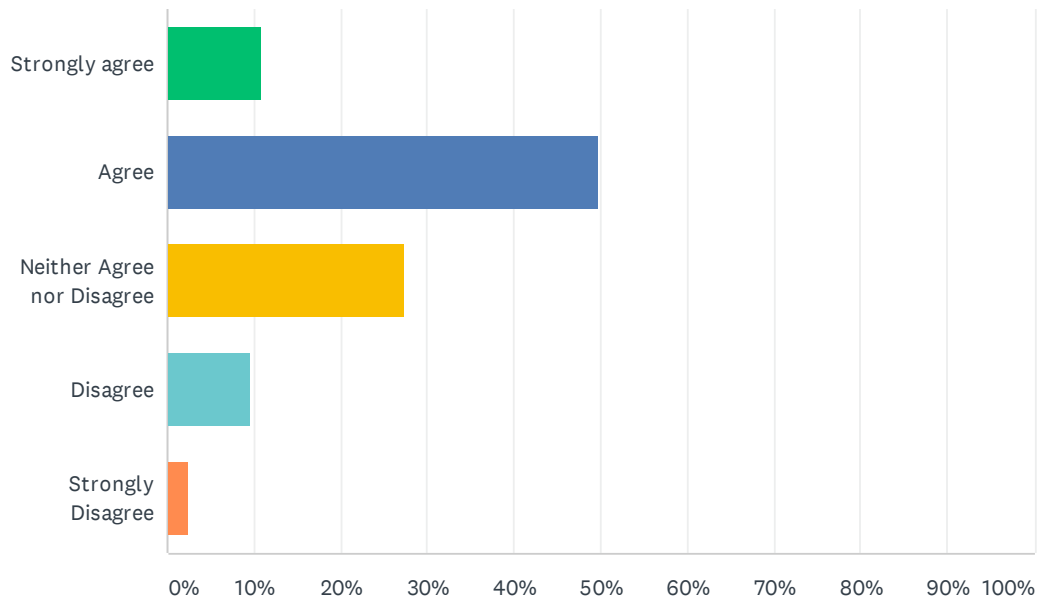

Q10 I believe there is a balance between local and foreign music

Answered: 531 Skipped: 134

ANSWER CHOICES	RESPONSES	
Strongly agree	10.92%	58
Agree	49.72%	264
Neither Agree nor Disagree	27.31%	145
Disagree	9.60%	51
Strongly Disagree	2.45%	13
TOTAL		531